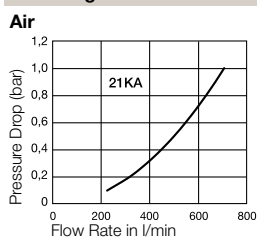

Dead space volume: 0,6 ml

Dead space volume: 0,0006 ml

Vacuum Coupling: 96%
Vacuum connected: 96%

Connecting Force 0 bar: 40 N
Connecting Force 6 bar: 80 N

Connecting Force 0 bar: 35 N
Connecting Force 6 bar: 60 N

Vacuum Coupling: 96%
Vacuum Plug: 96%
Vacuum connected: 96%

Vacuum Coupling: 96%
Vacuum Plug: 96%
Vacuum connected: 96%

Interchangeability (KA only)

- Camozzi
- EWO
- Kani

Flow diagrams

Couplings – with valve