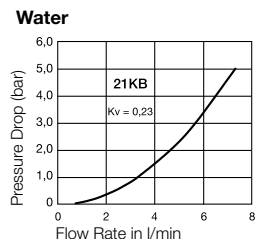

Dead space volume: 0,6 ml

Dead space volume: 0,0006 ml

Vacuum Coupling: 96%
Vacuum connected: 96%

Connecting Force 0 bar: 40 N
Connecting Force 6 bar: 80 N

Connecting Force 0 bar: 35 N
Connecting Force 6 bar: 60 N

Vacuum Coupling: 96%
Vacuum Plug: 96%
Vacuum connected: 96%

Vacuum Coupling: 96%
Vacuum Plug: 96%
Vacuum connected: 96%

Interchangeability (KA only)

- Camozzi
- EWO
- Kani

Flow diagrams

Couplings – with valve