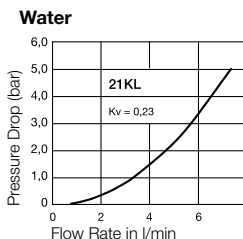

Flow diagrams