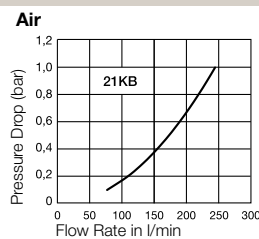

Dead space volume: 0,6 ml

Dead space volume: 0,0006 ml

Vacuum Coupling: 96%
Vacuum connected: 96%

Connecting Force 0 bar: 40 N
Connecting Force 6 bar: 80 N

Connecting Force 0 bar: 35 N
Connecting Force 6 bar: 60 N

Vacuum Coupling: 96%
Vacuum Plug: 96%
Vacuum connected: 96%

Vacuum Coupling: 96%
Vacuum Plug: 96%
Vacuum connected: 96%

Interchangeability (KA only)

- Camozzi
- EWO
- Kani

Flow diagrams

Couplings – with valve