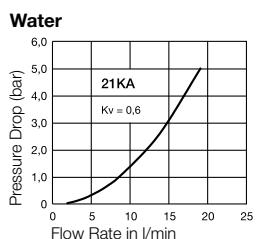

Dead space volume: 0,6 ml

Dead space volume: 0,0006 ml

Vacuum Coupling: 96%
Vacuum connected: 96%

Connecting Force 0 bar: 40 N
Connecting Force 6 bar: 80 N

Connecting Force 0 bar: 35 N
Connecting Force 6 bar: 60 N

Vacuum Coupling: 96%
Vacuum Plug: 96%
Vacuum connected: 96%

Vacuum Coupling: 96%
Vacuum Plug: 96%
Vacuum connected: 96%

Interchangeability (KA only)

- Camozzi
- EWO
- Kani

Flow diagrams

Couplings – with valve