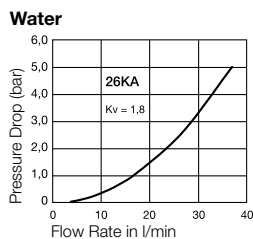

Flow diagrams