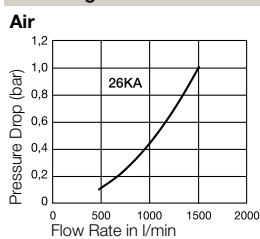

Flow diagrams