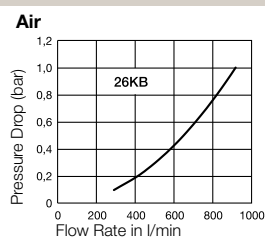

Flow diagrams