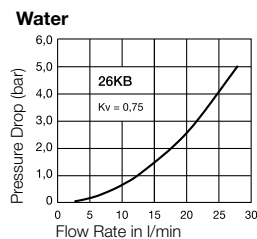

Flow diagrams