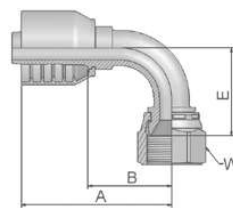

**XY** **Female Metric – Swivel  
90° Elbow (30° Flare)**  
JIS B8363

Part Number	 Hose I.D.				 Thread metric	A mm	B mm	E mm	 W mm
	DN	Inch	Size	mm					
1XY70-10-10	16	5/8	-10	15,9	M24x1,5	77	41	41	32
1XY70-12-12	19	3/4	-12	19,1	M24x1,5	89	49	52	36

Approved **fitting series** for hose types, depending on size:

**70** | 371LT | 372 | 372RH | 372TC | 701 | 701 TC | F42-8 | SX35

Db-20

Catalogue 4400/UK