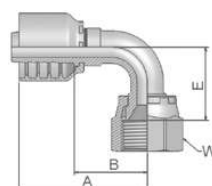

**MZ** Female Metric – Swivel  
90° Elbow (30° Flare)  
JIS B8363

Part Number		Hose I.D.				Thread	A	B	E	W
46 series	48 series	DN	Inch	Size	mm	metric	mm	mm	mm	mm
1MZ46-4-4	1MZ48-4-4	6	1/4	-4	6.4	M14x1.5	48	24	23	19
1MZ46-6-6	1MZ48-6-6	10	3/8	-6	9.5	M18x1.5	51	28	29	24
1MZ46-8-8	1MZ48-8-8	12	1/2	-8	12.7	M22x1.5	55	31	31	27

Approved **fitting series** for hose types, depending on size: Also available in stainless steel. Details can be found in CAT 4400.1/UK

**46** or **48** 441 | 441RH | 461LT | 462 | 462ST | 462CLF | 462TC | 462ST | 629PU | 692PU Twin