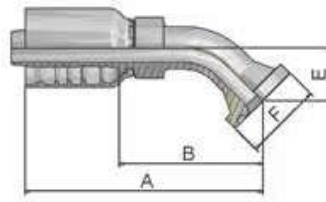

High Pressure
Flange

Parkrimp No-Skive Fittings
77 Series

K7 Komatsu® Flange 45° Elbow

Part Number	 Hose I.D.				A mm	B mm	E mm
	DN	Inch	Size	mm			
1K777-12-12	19	3/4	-12	19.1	116	70	26
1K777-16-16	25	1	-16	25.4	143	89	32
1K777-20-20	31	1 1/4	-20	31.8	159	96	38

Approved **fitting series** for hose types, depending on size:

77 | 387 | 387ST | 387TC | 487 | 487ST | 487TC | 787 | 787TC | 787ST | 797 | 797TC | 797ST | 797RH | SX42

Dd-20

Catalogue 4400/UK