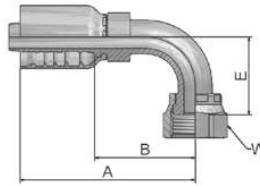

J9 Female ORFS – Swivel 90° Elbow – Short Drop

ISO 12151-1 – SWES
SAE J516 – ORFS 90°

| Part Number | Hose I.D. | | | | Thread UNF | A mm | B mm | E mm | W mm |
|-------------|-----------|-------|------|------|---------------|---------|---------|---------|---------|
| | DN | Inch | Size | mm | | | | | |
| 1J977-8-8 | 12 | 1/2 | -8 | 12,7 | 13/16x16 | 70,65 | 36 | 29 | 24 |
| 1J977-10-10 | 16 | 5/8 | -10 | 15,9 | 1x14 | 97 | 50 | 32 | 30 |
| 1J977-12-10 | 16 | 5/8 | -10 | 15,9 | 1 3/16x12 | 89 | 50 | 48 | 36 |
| 1J977-10-12 | 19 | 3/4 | -12 | 19,1 | 1x14 | 97 | 51 | 32 | 30 |
| 1J977-12-12 | 19 | 3/4 | -12 | 19,1 | 1 3/16x12 | 108 | 62 | 48 | 36 |
| 1J977-16-12 | 19 | 3/4 | -12 | 19,1 | 1 7/16x12 | 108 | 62 | 56 | 41 |
| 1J977-16-16 | 25 | 1 | -16 | 25,4 | 1 7/16x12 | 131 | 77 | 56 | 41 |
| 1J977-20-20 | 31 | 1 1/4 | -20 | 31,8 | 1 11/16x12 | 146 | 82 | 64 | 50 |
| 1J977-24-24 | 38 | 1 1/2 | -24 | 38,1 | 2x12 | 163 | 96 | 69 | 60 |

Approved **fitting series** for hose types, depending on size:

77 | 387 | 387ST | 387TC | 487 | 487ST | 487TC | 787 | 787TC | 787ST | 797 | 797TC | 797ST | 797RH | SX42