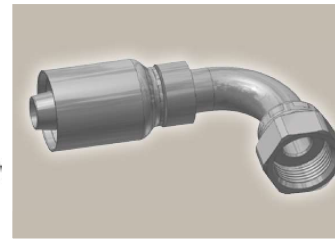

J9 Female ORFS – Swivel 90° Elbow – Short Drop

ISO 12151-1 – SWES
SAE J516 – ORFS 90°

| Part Number | Hose I.D. | | | | Thread UNF | A mm | B mm | E mm | W mm |
|-------------|-----------|-------|------|------|---------------|---------|---------|---------|---------|
| | DN | Inch | Size | mm | | | | | |
| 1J977-8-8 | 12 | 1/2 | -8 | 12,7 | 13/16x16 | 70,65 | 36 | 29 | 24 |
| 1J977-10-10 | 16 | 5/8 | -10 | 15,9 | 1x14 | 97 | 50 | 32 | 30 |
| 1J977-12-10 | 16 | 5/8 | -10 | 15,9 | 1 3/16x12 | 89 | 50 | 48 | 36 |
| 1J977-10-12 | 19 | 3/4 | -12 | 19,1 | 1x14 | 97 | 51 | 32 | 30 |
| 1J977-12-12 | 19 | 3/4 | -12 | 19,1 | 1 3/16x12 | 108 | 62 | 48 | 36 |
| 1J977-16-12 | 19 | 3/4 | -12 | 19,1 | 1 7/16x12 | 108 | 62 | 56 | 41 |
| 1J977-16-16 | 25 | 1 | -16 | 25,4 | 1 7/16x12 | 131 | 77 | 56 | 41 |
| 1J977-20-20 | 31 | 1 1/4 | -20 | 31,8 | 1 11/16x12 | 146 | 82 | 64 | 50 |
| 1J977-24-24 | 38 | 1 1/2 | -24 | 38,1 | 2x12 | 163 | 96 | 69 | 60 |

Approved **fitting series** for hose types, depending on size:

77 | 387 | 387ST | 387TC | 487 | 487ST | 487TC | 787 | 787TC | 787ST | 797 | 797TC | 797ST | 797RH | SX42