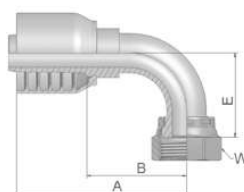

J9 Female ORFS – Swivel 90° Elbow – Short Drop

ISO 12151-1 – SWES
SAE J516 – ORFS 90°

Part Number	 Hose I.D.				 Thread UNF	A mm	B mm	E mm	 W mm
	DN	Inch	Size	mm					
1J970-6-6-SM	10	3/8	-6	9.5	11/16x16	58	29	23	22
1J970-8-6-SM	10	3/8	-6	9.5	13/16x16	58	29	29	24
1J970-8-8-SM	12	1/2	-8	12.7	13/16x16	70	35	29	24
1J970-10-8-SM	12	1/2	-8	12.7	1x14	73	38	32	30
1J970-12-8-SM	12	1/2	-8	12.7	1 3/16x12	76	41	48	36
1J970-10-10-SM	16	5/8	-10	15.9	1x14	78	39	33	30
1J970-12-10-SM	16	5/8	-10	15.9	1 3/16x12	86	50	48	36
1J970-12-12-SM	19	3/4	-12	19.1	1 3/16x12	89	49	48	36
1J970-16-12-SM	19	3/4	-12	19.1	1 7/16x12	89	49	56	41
1J970-16-16-SM	25	1	-16	25.4	1 7/16x12	111	64	56	41
1J970-20-16-SM	25	1	-16	25.4	1 11/16x12	111	64	64	50

Approved **fitting series** for hose types, depending on size:

70 | 371LT | 372 | 372RH | 372TC | 701 | 701 TC | F42-8 | SX35

Db-16

Catalogue 4400/UK