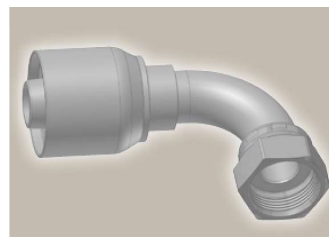

J9 Female ORFS – Swivel 90° Elbow – Short Drop

ISO 12151-1 – SWES
SAE J516 – ORFS 90°

Part Number	 Hose I.D.				 Thread UNF	A mm	B mm	E mm	 W mm
	DN	Inch	Size	mm					
1J970-6-6-SM	10	3/8	-6	9.5	11/16x16	58	29	23	22
1J970-8-6-SM	10	3/8	-6	9.5	13/16x16	58	29	29	24
1J970-8-8-SM	12	1/2	-8	12.7	13/16x16	70	35	29	24
1J970-10-8-SM	12	1/2	-8	12.7	1x14	73	38	32	30
1J970-12-8-SM	12	1/2	-8	12.7	1 3/16x12	76	41	48	36
1J970-10-10-SM	16	5/8	-10	15.9	1x14	78	39	33	30
1J970-12-10-SM	16	5/8	-10	15.9	1 3/16x12	86	50	48	36
1J970-12-12-SM	19	3/4	-12	19.1	1 3/16x12	89	49	48	36
1J970-16-12-SM	19	3/4	-12	19.1	1 7/16x12	89	49	56	41
1J970-16-16-SM	25	1	-16	25.4	1 7/16x12	111	64	56	41
1J970-20-16-SM	25	1	-16	25.4	1 11/16x12	111	64	64	50

Approved **fitting series** for hose types, depending on size:

70 | 371LT | 372 | 372RH | 372TC | 701 | 701 TC | F42-8 | SX35

Db-16

Catalogue 4400/UK