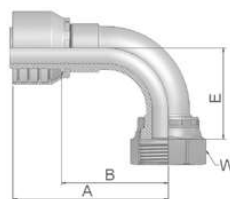

J9 Female ORFS – Swivel 90° Elbow – Short Drop

ISO 12151-1 – SWES
SAE J516 – ORFS 90°

Part Number		Hose I.D.				Thread	A	B	E	W
46 series	48 series	DN	Inch	Size	mm	UNF	mm	mm	mm	mm
1J946-4-4	1J948-4-4	6	1/4	-4	6.4	9/16x18	52	29	21	17
1J946-6-4	1J948-6-4	6	1/4	-4	6.4	11/16x16	51	27	23	22
	1J948-8-4	6	1/4	-4	6.4	13/16x16	50	26	29	24
1J946-6-5	1J948-6-5	8	5/16	-5	7.9	11/16x16	53	29	23	22
1J946-4-6	1J948-4-6	10	3/8	-6	9.5	9/16x18	47	24	21	17
1J946-6-6	1J948-6-6	10	3/8	-6	9.5	11/16x16	52	29	23	22
1J946-8-6	1J948-8-6	10	3/8	-6	9.5	13/16x16	53	30	29	24
1J946-6-8	1J948-6-8	12	1/2	-8	12.7	11/16x16	53	29	23	22
1J946-8-8	1J948-8-8	12	1/2	-8	12.7	13/16x16	55	32	29	24
1J946-10-8	1J948-10-8	12	1/2	-8	12.7	1x14	66	42	32	30
1J946-12-8	1J948-12-8	12	1/2	-8	12.7	1 3/16x12	58	34	48	36
1J946-10-10	1J948-10-10	16	5/8	-10	15.9	1x14	65	39	32	30
1J946-12-10	1J948-12-10	16	5/8	-10	15.9	1 3/16x12	71	45	48	36
1J946-10-12	1J948-10-12	19	3/4	-12	19.1	1x14	69	43	32	30
1J946-12-12	1J948-12-12	19	3/4	-12	19.1	1 3/16x12	82	54	48	36
1J946-16-12		19	3/4	-12	19.1	1 7/16x12	88	62	56	41
1J946-12-16		25	1	-16	25.4	1 3/16x12	88	58	48	36
	1J948-12-16	25	1	-16	25.4	1 3/16 12	88	58	48	36
1J946-16-16	1J948-16-16	25	1	-16	25.4	1 7/16x12	98	68	56	41
1J946-20-16	1J948-20-16	25	1	-16	25.4	1 11/16x12	104	74	64	50
1J946-20-20		31	1 1/4	-20	31.8	1 11/16x12	124	86	64	50
	1J948-20-20	31	1 1/4	-20	31.8	1 11/16x12	129	82	64	50
	1J948-24-24	38	1 1/2	-24	38.1	2x12	140	102	82	60

Approved **fitting series** for hose types, depending on size: Also available in stainless steel. Details can be found in CAT 4400.1/UK

46 or **48** 441 | 441RH | 461LT | 462 | 462ST | 462CLF | 462TC | 462ST | 629PU | 692PU Twin