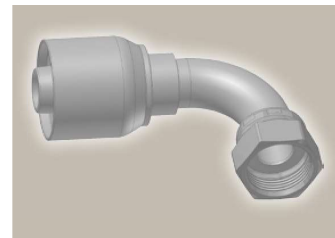

## J9 Female ORFS – Swivel 90° Elbow – Short Drop

ISO 12151-1 – SWES  
SAE J516 – ORFS 90°

Part Number	Hose I.D.				Thread UNF	A mm	B mm	E mm	W mm
	DN	Inch	Size	mm					
1J943-6-6-SM	10	3/8	-6	9.5	11/16x16	58	29	23	22
1J943-8-6-SM	10	3/8	-6	9.5	13/16x16	58	29	29	24
1J943-8-8-SM	12	1/2	-8	12.7	13/16x16	70	35	29	24
1J943-10-8-SM	12	1/2	-8	12.7	1x14	73	38	32	30
1J943-10-10-SM	16	5/8	-10	15.9	1x14	78	39	33	30
1J943-12-10-SM	16	5/8	-10	15.9	1 3/16x12	86	50	48	36
1J943-12-12-SM	19	3/4	-12	19.1	1 3/16x12	89	49	48	36
1J943-16-16-SM	25	1	-16	25.4	1 7/16x12	111	64	56	41

Approved **fitting series** for hose types, depending on size: Also available in stainless steel. Details can be found in CAT 4400.1/UK

304 387 387ST 387TC 421WC 426 487 487ST 487TC 722 722CLF 722LT 722TC 722ST ...
787 787TC 787ST 797 797TC 797ST 881