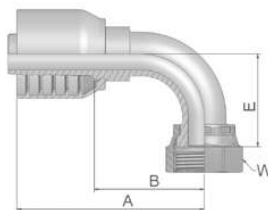

## J9 Female ORFS – Swivel 90° Elbow – Short Drop

ISO 12151-1 – SWES  
SAE J516 – ORFS 90°

Part Number	Hose I.D.				Thread UNF	A mm	B mm	E mm	W mm
	DN	Inch	Size	mm					
1J943-6-6-SM	10	3/8	-6	9.5	11/16x16	58	29	23	22
1J943-8-6-SM	10	3/8	-6	9.5	13/16x16	58	29	29	24
1J943-8-8-SM	12	1/2	-8	12.7	13/16x16	70	35	29	24
1J943-10-8-SM	12	1/2	-8	12.7	1x14	73	38	32	30
1J943-10-10-SM	16	5/8	-10	15.9	1x14	78	39	33	30
1J943-12-10-SM	16	5/8	-10	15.9	1 3/16x12	86	50	48	36
1J943-12-12-SM	19	3/4	-12	19.1	1 3/16x12	89	49	48	36
1J943-16-16-SM	25	1	-16	25.4	1 7/16x12	111	64	56	41

Approved **fitting series** for hose types, depending on size: Also available in stainless steel. Details can be found in CAT 4400.1/UK

304 387 387ST 387TC 421WC 426 487 487ST 487TC 722 722CLF 722LT 722TC 722ST ...
787 787TC 787ST 797 797TC 797ST 881