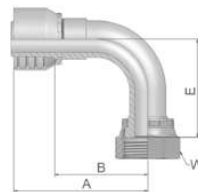

J5 **Female ORFS – Swivel
90° Elbow – Medium Drop**
ISO 12151-1 – SWEM – ORFS 90° M

Part Number		Hose I.D.				Thread	A	B	E	W
46 series	48 series	DN	Inch	Size	mm	UNF	mm	mm	mm	mm
1J546-4-4	1J548-4-4	6	1/4	-4	6.4	9/16x18	59	35	32	17
1J546-6-4	1J548-6-4	6	1/4	-4	6.4	11/16x16	62	39	38	22
1J546-6-6	1J548-6-6	10	3/8	-6	9.5	11/16x16	58	35	38	22
1J546-8-6	1J548-8-6	10	3/8	-6	9.5	13/16x16	60	37	41	24
1J546-8-8	1J548-8-8	12	1/2	-8	12.7	13/16x16	60	37	41	24
	1J548-10-8	12	1/2	-8	12.7	1x14	66	43	47	30
1J546-10-10	1J548-10-10	16	5/8	-10	15.9	1x14	65	39	47	30
1J546-12-12	1J548-12-12	19	3/4	-12	19.1	1 3/16x12	80	54	58	36

Approved **fitting series** for hose types, depending on size: Also available in stainless steel. Details can be found in CAT 4400.1/UK

46 or **48** 441 | 441RH | 461LT | 462 | 462ST | 462CLF | 462TC | 462ST | 629PU | 692PU Twin