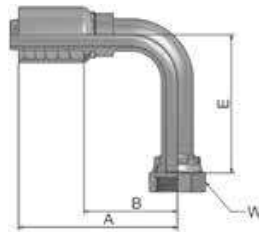

J1 Female ORFS – Swivel 90° Elbow – Long Drop

ISO 12151-1 – SWEL
SAE J 516 – ORFS 90° L

Part Number	 Hose I.D.				 Thread UNF	A mm	B mm	E mm	 W mm
	DN	Inch	Size	mm					
1J177-12-12	19	3/4	-12	19.1	1 3/16x12	108	62	96	36
1J177-16-16	25	1	-16	25.4	1 7/16x12	131	77	114	41

Approved **fitting series** for hose types, depending on size:

77 | 387 | 387ST | 387TC | 487 | 487ST | 487TC | 787 | 787TC | 787ST | 797 | 797TC | 797ST | 797RH | SX42