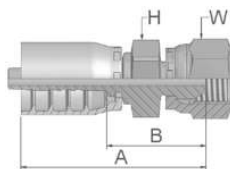

GU Female BSP Parallel Pipe Swivel – Straight (60° Cone)

ISO 228-1 – JIS B8363 – GUO

Part Number		Hose I.D.				Thread	A	B	H	W
46 series	48 series	DN	Inch	Size	mm	BSP	mm	mm	mm	mm
1GU46-4-4	1GU48-4-4	6	1/4	-4	6,4	1/4x19	51	27	19	19
1GU46-6-6	1GU48-6-6	10	3/8	-6	9,5	3/8x19	58	35	22	22
1GU46-8-8	1GU48-8-8	12	1/2	-8	12,7	1/2x14	55	32	27	27

Approved **fitting series** for hose types, depending on size: Also available in stainless steel. Details can be found in CAT 4400.1/UK

46 or **48** 441 | 441RH | 461LT | 462 | 462ST | 462CLF | 462TC | 462ST | 629PU | 692PU Twin