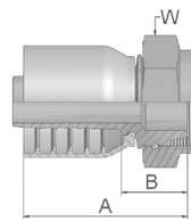

F4 Female French Gas Series Swivel – Straight (Ball Nose)

Part Number	 Hose I.D.				 Thread metric	Tube O.D. mm	A mm	B mm	 W mm
	DN	Inch	Size	mm					
1F470-13-6	10	3/8	-6	9.5	M20x1.5	13	52	22	24
1F470-17-8	12	1/2	-8	12.7	M24x1.5	17	60	25	30
1F470-21-10	16	5/8	-10	15.9	M30x1.5	21	62	25	36
1F470-27-12	19	3/4	-12	19.1	M36x1.5	27	70	31	46

70 Series

Approved **fitting series** for hose types, depending on size:

70 371LT 372 372RH 372TC 701 701 TC F42-8 SX35