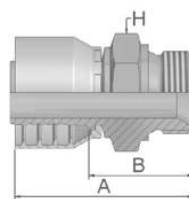

**D9** **Male BSP Parallel Pipe**  
**Rigid – Straight (60° Cone)**  
BS5200 – AGR

Part Number		Hose I.D.				Thread	A	B	H
46 series	48 series	DN	Inch	Size	mm	BSP	mm	mm	mm
1D946-2-4	1D948-2-4	6	1/4	-4	6.4	1/8x28	46	22	14
1D946-4-4	1D948-4-4	6	1/4	-4	6.4	1/4x19	51	27	19
1D946-6-4	1D948-6-4	6	1/4	-4	6.4	3/8x19	53	31	22
1D946-8-4	1D948-8-4	6	1/4	-4	6.4	1/2x14	54	52	27
1D946-4-5		8	5/16	-5	7.9	1/4x19	50	27	19
	1D948-4-5	8	5/16	-5	7.9	1/4x19	49	27	19
1D946-6-5	1D948-6-5	8	5/16	-5	7.9	3/8x19	55	31	22
1D946-4-6		10	3/8	-6	9.5	1/4x19	49	27	19
	1D948-4-6	10	3/8	-6	9.5	1/4x19	50	27	19
1D946-6-6	1D948-6-6	10	3/8	-6	9.5	3/8x19	54	31	22
1D946-8-6	1D948-8-6	10	3/8	-6	9.5	1/2x14	56	33	27
1D946-6-8	1D948-6-8	12	1/2	-8	12.7	3/8x19	54	30	22
1D946-8-8	1D948-8-8	12	1/2	-8	12.7	1/2x14	57	33	27
1D946-10-8	1D948-10-8	12	1/2	-8	12.7	5/8x14	58	35	30
1D946-12-8	1D948-12-8	12	1/2	-8	12.7	3/4x14	60	36	32
1D946-8-10	1D948-8-10	16	5/8	-10	15.9	1/2x14	58	33	27
1D946-10-10	1D948-10-10	16	5/8	-10	15.9	5/8x14	60	35	30
1D946-12-10	1D948-12-10	16	5/8	-10	15.9	3/4x14	62	37	32
1D946-12-12	1D948-12-12	19	3/4	-12	19.1	3/4x14	62	36	32
1D946-16-12	1D948-16-12	19	3/4	-12	19.1	1x11	67	41	41
1D946-16-16	1D948-16-16	25	1	-16	25.4	1x11	72	42	41
1D946-20-16	1D948-20-16	25	1	-16	25.4	1 1/4x11	75	46	50
1D946-20-20		31	1 1/4	-20	31.8	1 1/4x11	85	47	50
	1D948-20-20	31	1 1/4	-20	31.8	1 1/4x11	92	45	50
	1D948-24-24	38	1 1/2	-24	38.1	1 1/2x11	87	49	60
	1D948-32-32	51	2	-32	50.8	2x11	102	54	70

Approved **fitting series** for hose types, depending on size: Also available in stainless steel. Details can be found in CAT 4400.1/UK

**46** or **48** 441 | 441RH | 461LT | 462 | 462ST | 462CLF | 462TC | 462ST | 629PU | 692PU Twin