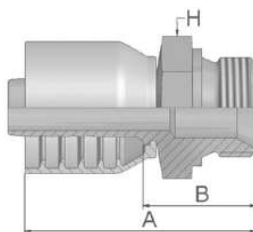

D9 Male BSP Parallel Pipe Rigid – Straight (60° Cone)

BS5200 – AGR

Part Number	 Hose I.D.				 Thread BSP	A mm	B mm	 H mm
	DN	Inch	Size	mm				
1D943-2-4	6	1/4	-4	6,4	1/8x28	46	22	14
1D943-4-4	6	1/4	-4	6,4	1/4x19	49	27	19
1D943-6-6	10	3/8	-6	9,5	3/8x19	57	28	22
1D943-8-6	10	3/8	-6	9,5	1/2x14	60	31	27
1D943-8-8	12	1/2	-8	12,7	1/2x14	64	30	27
1D943-10-10	16	5/8	-10	15,9	5/8x14	75	36	30
1D943-12-10	16	5/8	-10	15,9	3/4x14	72	35	32
1D943-12-12	19	3/4	-12	19,1	3/4x14	72	33	32
1D943-16-12	19	3/4	-12	19,1	1x11	77	38	41
1D943-16-16	25	1	-16	25,4	1x11	85	40	41

Approved **fitting series** for hose types, depending on size: Also available in stainless steel. Details can be found in CAT 4400.1/UK

 43	304	387	387ST	387TC	421WC	426	487	487ST	487TC	722	722CLF	722LT	722TC	722ST	...
	787	787TC	787ST	797	797TC	797ST	881								