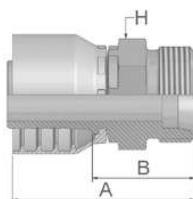

## D2 Male Metric 24° – Rigid Heavy Series – Straight

ISO 12151-2-S-S – CES

Part Number		Hose I.D.				Thread	Tube O.D.	A	B	H
46 series	48 series	DN	Inch	Size	mm	metric	mm	mm	mm	mm
1D246-6-4	1D248-6-4	6	1/4	-4	6.4	M14x1.5	6	48	24	14
1D246-8-4	1D248-8-4	6	1/4	-4	6.4	M16x1.5	8	48	24	17
1D246-10-4	1D248-10-4	6	1/4	-4	6.4	M18x1.5	10	50	26	19
1D246-12-4	1D248-12-4	6	1/4	-4	6.4	M20x1.5	12	48	26	22
1D246-8-5	1D248-8-5	8	5/16	-5	7.9	M16x1.5	8	48	24	17
1D246-10-5	1D248-10-5	8	5/16	-5	7.9	M18x1.5	10	50	26	19
1D246-12-5	1D248-12-5	8	5/16	-5	7.9	M20x1.5	12	50	26	22
1D246-14-5	1D248-14-5	8	5/16	-5	7.9	M22x1.5	14	51	28	22
	1D248-16-5	8	5/16	-5	7.9	M24x1.5	16	53	29	24
1D246-10-6	1D248-10-6	10	3/8	-6	9.5	M18x1.5	10	50	27	19
1D246-12-6	1D248-12-6	10	3/8	-6	9.5	M20x1.5	12	49	26	22
1D246-14-6	1D248-14-6	10	3/8	-6	9.5	M22x1.5	14	51	28	22
1D246-12-8	1D248-12-8	12	1/2	-8	12.7	M20x1.5	12	49	26	22
	1D248-14-8	12	1/2	-8	12.7	M22x1.5	14	52	28	22
1D246-16-8	1D248-16-8	12	1/2	-8	12.7	M24x1.5	16	52	29	24
	1D248-20-8	12	1/2	-8	12.7	M30x2	20	58	35	30
1D246-16-10	1D248-16-10	16	5/8	-10	15.9	M24x1.5	16	58	30	24
1D246-20-10	1D248-20-10	16	5/8	-10	15.9	M30x2	20	58	32	30
	1D248-16-12	19	3/4	-12	19.1	M24x1.5	16	56	31	27
1D246-20-12	1D248-20-12	19	3/4	-12	19.1	M30x2	20	61	35	30
1D246-25-12	1D248-25-12	19	3/4	-12	19.1	M36x2	25	64	38	36
1D246-25-16	1D248-25-16	25	1	-16	25.4	M36x2	25	68	39	36
1D246-30-16	1D248-30-16	25	1	-16	25.4	M42x2	30	71	42	46
1D246-38-20		31	1 1/4	-20	31.8	M52x2	38	84	46	55
	1D248-38-20	31	1 1/4	-20	31.8	M52x2	38	91	44	55
	1D248-38-24	38	1 1/2	-24	38.1	M52x2	38	84	46	55

Approved **fitting series** for hose types, depending on size: Also available in stainless steel. Details can be found in CAT 4400.1/UK

**46** or **48** 441 | 441RH | 461LT | 462 | 462ST | 462CLF | 462TC | 462ST | 629PU | 692PU Twin