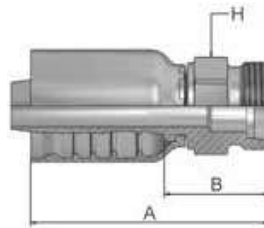

D0 **Male Metric 24°**
Light Series – Rigid
Straight
ISO 12151-2-S-L – CEL

Part Number	 Hose I.D.				 Thread metric	A mm	B mm	 H mm
	DN	Inch	Size	mm				
1D077-15-8	12	1/2	-8	12.7	M22x1.5	61	27	22
1D077-18-10	16	5/8	-10	15.9	M26x1,5	68	30	27
1D077-22-12	19	3/4	-12	19.1	M30x2	82	36	30
1D077-28-16	25	1	-16	25.4	M30x2	92	38	36

Approved **fitting series** for hose types, depending on size:

77 | 387 | 387ST | 387TC | 487 | 487ST | 487TC | 787 | 787TC | 787ST | 797 | 797TC | 797ST | 797RH | SX42

Dd-2

Catalogue 4400/UK