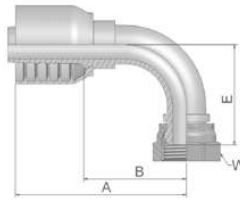

B2 Female BSP Parallel Pipe Swivel 90° Elbow (60° Cone)

BS 5200-B – DKR 90°

Part Number	Hose I.D.				Thread BSP	A mm	B mm	E mm	W mm
	DN	Inch	Size	mm					
1B273-12-12	19	3/4	-12	19.1	3/4x14	106	58	55	32
1B273-16-16	25	1	-16	25.4	1x11	120	70	74	41
1B273-20-20	31	1 1/4	-20	31.8	1 1/4x11	151	87	80	50
1B273-24-20	31	1 1/4	-20	31.8	1 1/2x11	151	87	80	55
1B273-24-24	38	1 1/2	-24	38.1	1 1/2x11	166	103	103	55
1B273-32-32	51	2	-32	50.8	2x11	229	157	121	70