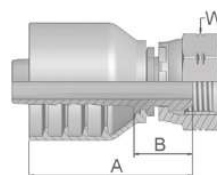

92 Female BSP Parallel Pipe Swivel – Straight (60° Cone)

BS5200-A – DKR

| Part Number |  Hose I.D. | | | |  Thread BSP | A mm | B mm |  W mm |
|-------------|--|------|------|------|--|---------|---------|--|
| | DN | Inch | Size | mm | | | | |
| 19270-6-6 | 10 | 3/8 | -6 | 9,5 | 3/8x19 | 49 | 20 | 22 |
| 19270-8-6 | 10 | 3/8 | -6 | 9,5 | 1/2x14 | 51 | 22 | 27 |
| 19270-8-8 | 12 | 1/2 | -8 | 12,7 | 1/2x14 | 57 | 22 | 27 |
| 19270-10-8 | 12 | 1/2 | -8 | 12,7 | 5/8x14 | 55 | 20 | 30 |
| 19270-10-10 | 16 | 5/8 | -10 | 15,9 | 5/8x14 | 57 | 21 | 30 |
| 19270-12-10 | 16 | 5/8 | -10 | 15,9 | 3/4x14 | 61 | 22 | 32 |
| 19270-12-12 | 19 | 3/4 | -12 | 19,1 | 3/4x14 | 61 | 22 | 32 |
| 19270-16-12 | 19 | 3/4 | -12 | 19,1 | 1x11 | 63 | 24 | 41 |
| 19270-16-16 | 25 | 1 | -16 | 25,4 | 1x11 | 72 | 25 | 41 |

70 Series

Approved **fitting series** for hose types, depending on size:

70 | 371LT | 372 | 372RH | 372TC | 701 | 701 TC | F42-8 | SX35

Db-5

Catalogue 4400/UK