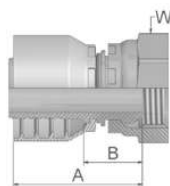

92 Female BSP Parallel Pipe Swivel – Straight (60° Cone)

BS5200-A – DKR

Part Number		Hose I.D.				Thread	A	B	W
46 series	48 series	DN	Inch	Size	mm	BSP	mm	mm	mm
19246-2-4	19248-2-4	6	1/4	-4	6.4	1/8x28	41	17	14
19246-4-4		6	1/4	-4	6.4	1/4x19	46	19	19
	19248-4-4	6	1/4	-4	6.4	1/4x19	43	19	19
19246-6-4	19248-6-4	6	1/4	-4	6.4	3/8x19	44	20	22
19246-8-4	19248-8-4	6	1/4	-4	6.4	1/2x14	49	25	27
19246-4-5	19248-4-5	8	5/16	-5	7.9	1/4x19	43	19	19
19246-6-5	19248-6-5	8	5/16	-5	7.9	3/8x19	44	20	22
19246-4-6	19248-4-6	10	3/8	-6	9.5	1/4x19	43	20	19
19246-6-6	19248-6-6	10	3/8	-6	9.5	3/8x19	43	20	22
19246-8-6	19248-8-6	10	3/8	-6	9.5	1/2x14	45	22	27
19246-6-8	19248-6-8	12	1/2	-8	12.7	3/8x19	45	21	22
19246-8-8	19248-8-8	12	1/2	-8	12.7	1/2x14	45	22	27
19246-10-8	19248-10-8	12	1/2	-8	12.7	5/8x14	44	20	30
19246-12-8	19248-12-8	12	1/2	-8	12.7	3/4x14	47	23	32
19246-8-10	19248-8-10	16	5/8	-10	15.9	1/2x14	48	22	27
19246-10-10	19248-10-10	16	5/8	-10	15.9	5/8x14	45	20	30
19246-12-10	19248-12-10	16	5/8	-10	15.9	3/4x14	47	22	32
19246-8-12	19248-8-12	19	3/4	-12	19.1	1/2x14	49	23	27
19246-10-12	19248-10-12	19	3/4	-12	19.1	5/8x14	47	22	30
19246-12-12	19248-12-12	19	3/4	-12	19.1	3/4x14	49	23	32
19246-16-12	19248-16-12	19	3/4	-12	19.1	1x11	51	25	41
19246-16-16	19248-16-16	25	1	-16	25.4	1x11	55	25	41
19246-20-16		25	1	-16	25.4	1 1/4x11	61	31	50
	19248-20-16	25	1	-16	25.4	1 1/4x11	63	31	50
19246-20-20		31	1 1/4	-20	31.8	1 1/4x11	68	31	50
	19248-20-20	31	1 1/4	-20	31.8	1 1/4x11	79	32	50
	19248-24-24	38	1 1/2	-24	38.1	1 1/2x11	71	33	60
	19248-32-32	51	2	-32	50.8	2x11	84	35	70

Approved **fitting series** for hose types, depending on size: Also available in stainless steel. Details can be found in CAT 4400.1/UK

46 or **48** 441 | 441RH | 461LT | 462 | 462ST | 462CLF | 462TC | 462ST | 629PU | 692PU Twin