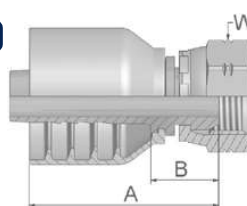

92 Female BSP Parallel Pipe Swivel – Straight (60° Cone)

BS5200-A – DKR

Part Number	 Hose I.D.				 Thread BSP	A mm	B mm	 W mm
	DN	Inch	Size	mm				
19243-6-6	10	3/8	-6	9,5	3/8x19	49	20	22
19243-8-6	10	3/8	-6	9,5	1/2x14	51	22	27
19243-8-8	12	1/2	-8	12,7	1/2x14	57	22	27
19243-10-8	12	1/2	-8	12,7	5/8x14	55	20	30
19243-10-10	16	5/8	-10	15,9	5/8x14	57	21	30
19243-12-10	16	5/8	-10	15,9	3/4x14	61	22	32
19243-12-12	19	3/4	-12	19,1	3/4x14	61	22	32
19243-16-16	25	1	-16	25,4	1x11	72	25	41

43 Series

Approved **fitting series** for hose types, depending on size: Also available in stainless steel. Details can be found in CAT 4400.1/UK

43	304	387	387ST	387TC	421WC	426	487	487ST	487TC	722	722CLF	722LT	722TC	722ST	...
	787	787TC	787ST	797	797TC	797ST	881								