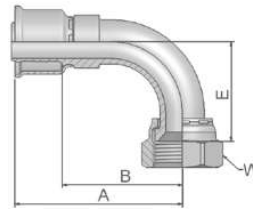

39/3W Female JIC 37°
SAE 45° – Dual Flare
Swivel Female 90° Elbow
ISO 12151-5-SWES – DKJ 90°

Part Number	Hose I.D.			Thread UNF	Tube mm	A mm	B mm	E mm	W mm
	Inch	Size	mm						
13W26-4-4-SM	3/16	-4	5.0	7/16x20	1/4	45	20	21	14
13W26-5-5-SM	1/4	-5	6.3	1/2x20	5/16	50	30	20	17
13926-6-6-SM	5/16	-6	8.0	9/16x18	3/8	49	29	22	19
13W26-8-6-SM	5/16	-6	8.0	3/4x16	3/8	53	32	29	22
13W26-8-8-SM	13/32	-8	10.0	3/4x16	1/2	53	32	29	22
13W26-8-10-SM	1/2	-10	12.5	3/4x16	5/8	56	34	29	22
13W26-10-10-SM	1/2	-10	12.5	7/8x14	5/8	62	39	33	27
13W26-10-12-SM	5/8	-12	16.0	7/8x14	5/8	63	41	33	27
13926-12-12-SM	5/8	-12	16.0	1 1/16x12	3/4	73	51	46	32
13926-16-16-SM	7/8	-16	22.0	1 5/16x12	1	102	75	59	41
13926-20-20-SM	1 1/8	-20	29.0	1 5/8x12	1 1/4	109	81	70	50

26 Series

Approved **fitting series** for hose types:

SM: Metric Hexagon

26 201 206 213 221FR 285 293

B2b-7

Catalogue 4400/UK