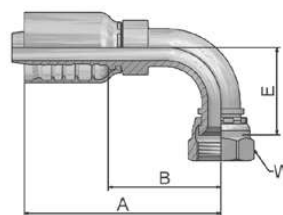

39 **Female JIC 37° – Swivel
90° Elbow**
ISO 12151-5-SWES – DKJ 90°

Part Number	 Hose I.D.				 Thread UNF	A mm	B mm	E mm	 W mm
	DN	Inch	Size	mm					
13977-8-8	12	1/2	-8	12.7	3/4x16	71	36	29	22
13977-10-8	12	1/2	-8	12.7	7/8x14	76	41	32	27
13977-12-8	12	1/2	-8	12.7	1 1/16x12	76	41	48	32
13977-10-10	16	5/8	-10	15.9	7/8x14	88	50	33	27
13977-12-10	16	5/8	-10	15.9	1 1/16x12	92	53	48	32
13977-10-12	19	3/4	-12	19.1	7/8x14	97	51	33	27
13977-12-12	19	3/4	-12	19.1	1 1/16x12	108	62	48	32
13977-16-12	19	3/4	-12	19.1	1 5/16x12	108	62	56	41
13977-16-16	25	1	-16	25.4	1 5/16x12	131	77	74	41
13977-20-20	31	1 1/4	-20	31.8	1 5/8x12	148	84	78	50
13977-24-24	38	1 1/2	-24	38.1	1 7/8x12	175	108	102	60
13977-32-32	51	2	-32	50.8	2 1/2x12	236	159	152	75

All sizes of 13977 fittings are rated at 35,0 MPa working pressure.

Approved **fitting series** for **hose types**, depending on size:

77 387 387ST 387TC 487 487ST 487TC 787 787TC 787ST 797 797TC 797ST 797RH SX42