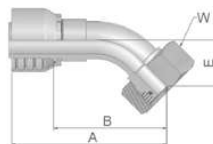

OC Female Metric 24° – Swivel Heavy Series with O-Ring 45° Elbow

ISO 12151-2 – SWE -S – DKOS 45°

Part Number		Hose I.D.				Thread	Tube	A	B	E	W
46 series	48 series	DN	Inch	Size	mm	metric	O.D. mm	mm	mm	mm	mm
10C46-6-4	10C48-6-4	6	1/4	-4	6.4	M14x1,5	6	61	38	16	17
10C46-8-4	10C48-8-4	6	1/4	-4	6.4	M16x1,5	8	59	35	16	19
10C46-10-4	10C48-10-4	6	1/4	-4	6.4	M18x1,5	10	59	36	16	22
10C46-12-4	10C48-12-4	6	1/4	-4	6.4	M20x1,5	12	71	48	17	24
10C46-10-5	10C48-10-5	8	5/16	-5	7.9	M18x1,5	10	62	38	17	22
10C46-12-5	10C48-12-5	8	5/16	-5	7.9	M20x1,5	12	70	47	17	24
10C46-10-6	10C48-10-6	10	3/8	-6	9.5	M18x1,5	10	70	47	19	22
10C46-12-6	10C48-12-6	10	3/8	-6	9.5	M20x1,5	12	69	46	20	24
10C46-14-6	10C48-14-6	10	3/8	-6	9.5	M22x1,5	14	69	46	20	27
10C46-14-8	10C48-14-8	12	1/2	-8	12.7	M22x1,5	14	70	46	22	27
10C46-16-8	10C48-16-8	12	1/2	-8	12.7	M24x1,5	16	72	49	23	30
10C46-16-10	10C48-16-10	16	5/8	-10	15.9	M24x1,5	16	77	52	24	30
10C46-20-10	10C48-20-10	16	5/8	-10	15.9	M30x2	20	76	51	25	36
10C46-20-12	10C48-20-12	19	3/4	-12	19.1	M30x2	20	90	64	28	36
10C46-25-12	10C48-25-12	19	3/4	-12	19.1	M36x2	25	91	65	29	46
	10C48-30-12	19	3/4	-12	19.1	M42x2	30	93	67	31	50
10C46-25-16		25	1	-16	25.4	M36x2	25	109	80	33	46
	10C48-25-16	25	1	-16	25.4	M36x2	30	109	80	33	46
10C46-30-16	10C48-30-16	25	1	-16	25.4	M42x2	30	115	86	36	50
10C46-38-20		31	1 1/4	-20	31.8	M52x2	38	136	98	38	60
	10C48-38-20	31	1 1/4	-20	31.8	M52x2	38	140	93	37	60
	10C48-38-24	38	1 1/2	-24	38.1	M52x2	38	155	117	49	60

Hose fittings are delivered with ozone resistant Nitrile (NBR) O-ring as a standard version. Working temperature from -40 °C up to +105 °C. Hose fittings with special O-rings (Viton or EPDM) available on request. O-ring dimensions and part-numbers see in section Eb.