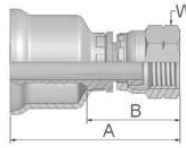

Low Pressure
SAE

Parkrimp No-Skive Fittings
26 Series

08 **Female SAE 45° – Swivel
Straight**
SAE J516

Part Number	 Hose I.D.			 Thread UNF	Tube mm	A mm	B mm	 W Inch
	Inch	Size	mm					
10826-6-6	5/16	-6	8.0	5/8x18	3/8	47	25	3/4
10826-6-6BA	5/16	-6	8.0	5/8x18	3/8	47	25	3/4
10826-12-12	5/8	-12	16.0	1 1/16x14	3/4	56	32	1 1/4

Approved **fitting series** for hose types:

BA: Nipple: Brass, Nut and Shell: Steel; SM: Metric Hexagon

26	201	206	213	221FR	285	293
-----------	-----	-----	-----	-------	-----	-----

B2b-6

Catalogue 4400/UK