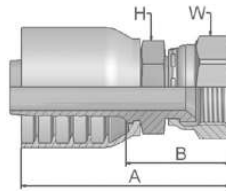

06 Female JIC 37° – Swivel Straight

ISO12151-5-SWS – DKJ

Part Number	 Hose I.D.				 Thread UNF	A mm	B mm	 H mm Inch	 W mm Inch
	DN	Inch	Size	mm					
10673-12-12-SM	19	3/4	-12	19.1	1 1/16x12	93	45	30	32
10673-16-12	19	3/4	-12	19.1	1 5/16x12	99	51	36	41
10673-16-16-SM	25	1	-16	25.4	1 5/16x12	103	52	36	41
10673-20-16	25	1	-16	25.4	1 5/16x12	109	59	41	50
10673-16-20-SM	31	1 1/4	-20	31.8	1 5/16x12	116	52	46	41
10673-20-20-SM	31	1 1/4	-20	31.8	1 5/8x12	125	61	46	50
10673-24-20-SM	31	1 1/4	-20	31.8	1 7/8x12	130	66	50	60
10673-24-24-SM	38	1 1/2	-24	38.1	1 7/8x12	128	66	50	60
10673-32-24-SM	38	1 1/2	-24	38.1	2 1/2x12	138	76	65	75
10673-32-32-SM	51	2	-32	50.8	2 1/2x12	150	79	65	75

Approved **fitting series** for hose types:

73 | 731 | 731TC | SX35 | SX42

Dc-6

Catalogue 4400/UK