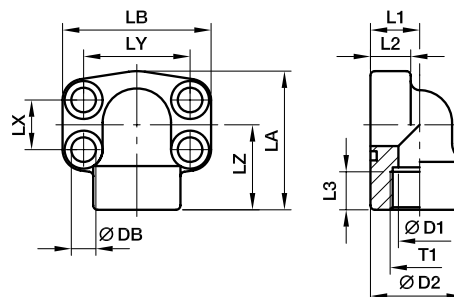

SAE 4 Bolt flanges

PEFF-G SAE 90° 4 bolt flange with BSPP thread

SAE 90° Flange / Female BSPP thread
(ISO 6162-1/-2) (ISO 1179-1)

3000 PSI Series

Nom. flange size		T1	D1	D2	L1	L2	L3	LA	LB	LX	LY	LZ	DB	Screws		Weight (steel) kg/piece	Order code*	PN (bar) ¹⁾	
SAE (in.)	ISO (DN)													(metr.)	(unc.)			S	SS
1/2	13	G 1/2	13	34.0	18	16	16	59	57	17.5	38.1	36	9.0	M 08×30	5/16×1 1/4	0.35	PEFF32G	348	348
3/4	19	G 3/4	19	38.5	22	18	19	63	68	22.3	47.6	38	10.5	M 10×35	3/8×1 1/2	0.55	PEFF33G	348	348
1	25	G 1	25	44.5	28	19	19	68	74	26.2	52.4	41	10.5	M 10×35	3/8×1 1/2	0.80	PEFF34G	348	348
1 1/4	32	G 1 1/4	31	53.5	30	22	22	84	81	30.2	58.7	50	10.5	M 10×35	7/16×1 1/2	1.30	PEFF35G	278	278
1 1/2	38	G 1 1/2	38	62.5	36	25	24	97	95	35.7	69.9	58	13.5	M 12×45	1/2×1 3/4	1.60	PEFF36G	210	210
2	51	G 2	50	77.0	41	25	26	109	105	42.9	77.8	65	13.5	M 12×45	1/2×1 3/4	2.00	PEFF38G	210	210
2 1/2	64	G 2 1/2	60	89.0	50	25	30	127	115	50.8	88.9	77	13.5	M 12×45	1/2×1 3/4	2.40	PEFF310G	175	175

**DB = 13.5 for UNC Screws

¹⁾Pressure shown = Item deliverable

PN (bar) / 10 = PN (MPa)

*Please add the suffixes below according to the material/surface required.

Order code suffixes					
Material	Suffix surface and material	Example only 4 bolt flange	Example 4 bolt flange incl. metr. screws and O-ring	Example 4 bolt flange incl. UNC screws and O-ring	Standard sealing material (no additional suffix needed)
Steel, oil dipped	S	PEFF32GS	PEFF32GSM	PEFF32GSU	NBR
Stainless steel	SS	PEFF32GSS	PEFF32GSSM	-	VIT