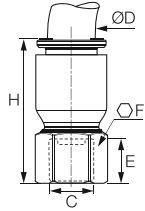

Stud Fittings

6325
Faucet Connector, Female UNS Thread
Inch

Bio-based polymer, EPDM

ØD	C		E	F	H	kg
1/4	UNS7/16-24	6325 56 133WP2	7	9/16	31	0.002
3/8	UNS7/16-24	6325 60 133WP2	7	9/16	32	0.004

These part numbers are also available in WP3 = high volumes (number of parts per bag: 40, 50 or 100, depending on the diameters).