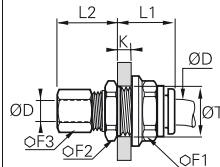

Bulkhead Connector Fittings

3146 Equal Mixed Bulkhead Connector

Nickel-plated brass, NBR

ØD		F1	F2	F3	K max	L1	L2	ØT min	kg
4	3146 04 00	13	13	10	7	17.5	17.5	10.5	0.018
6	3146 06 00	15	17	13	8	19	18	12.5	0.029
8	3146 08 00	18	19	14	8	20.5	20.5	15.5	0.036
10	3146 10 00	22	22	19	8.5	23	24.5	18.5	0.065
12	3146 12 00	26	25	22	8.5	27	25	22.5	0.096
14	3146 14 00	29	29	24	10.5	27	27	25.5	0.125

Push-in connection with compression fitting