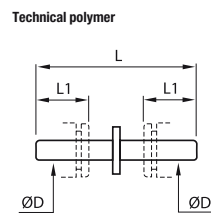

## 3120 Stem Connector

ØD		L	L1	kg
4	<a href="#">3120 04 00</a>	34.5	12	0.001
6	<a href="#">3120 06 00</a>	38.5	14	0.001
8	<a href="#">3120 08 00</a>	41	18.5	0.001
10	<a href="#">3120 10 00</a>	51.5	20.5	0.002
12	<a href="#">3120 12 00</a>	60	24.5	0.004
14	<a href="#">3120 14 00</a>	69.5	25.5	0.007

This model is available in nickel-plated brass; please use suffix 85. Example: 3120 04 00 85.  
 Only compatible with Parker Legris fittings.  
 Drawing available upon request.