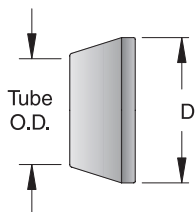

MPI™ Medium Pressure Fittings

**MPFF
MPI™ Front
Ferrule**

Parker Part No.	Tube O.D.	Ferrule O.D.
4 MPFF	1/4	0.40
6 MPFF	3/8	0.52
8 MPFF	1/2	0.72
9 MPFF	9/16	0.78
12 MPFF	3/4	0.99
16 MPFF	1	1.30

Dimensions in inches are for reference only, subject to change.