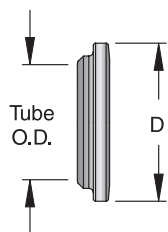

## MPBF MPI™ Back Ferrule

Parker Part No.	Tube O.D.	Ferrule O.D.
4 MPBF	1/4	0.40
6 MPBF	3/8	0.52
8 MPBF	1/2	0.72
9 MPBF	9/16	0.78
12 MPBF	3/4	0.99
16 MPBF	1	1.30

Dimensions in inches are for reference only, subject to change.