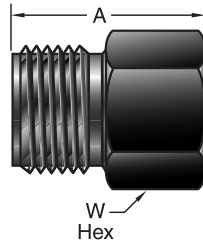

MPI™ Medium Pressure Fittings

BMP7 MPI™ Nut

Parker Part No.	MPI™ Size	A	W Hex
4 BMP7	1/4	0.81	9/16
6 BMP7	3/8	0.92	11/16
8 BMP7	1/2	0.97	15/16
9 BMP7	9/16	1.03	1
12 BMP7	3/4	1.34	1 1/4
16 BMP7	1	1.74	1 1/2

Dimensions in inches are for reference only, subject to change.