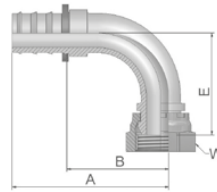

B2 Female BSP Parallel Pipe Swivel 90° Elbow (60° Cone)

BS 5200-B – DKR 90°

Part Number	Hose I.D.				Thread BSP	A mm	B mm	E mm	W mm
	DN	Inch	Size	mm					
3B282-4-4	6	1/4	-4	6.4	1/4x19	42	23	29	17
3B282-6-6	10	3/8	-6	9.5	3/8x19	49	26	33	19
3B282-8-8	12	1/2	-8	12.7	1/2x14	60	34	39	27
3B282-8-8B	12	1/2	-8	12.7	1/2x14	60	34	39	27
3B282-10-8	12	1/2	-8	12.7	5/8x14	58	32	40	30
3B282-10-10	16	5/8	-10	15.9	5/8x14	74	37	43	30
3B282-10-10B	16	5/8	-10	15.9	5/8x14	74	37	44	30
3B282-12-12	19	3/4	-12	19.1	3/4x14	83	46	53	32
3B282-12-12B	19	3/4	-12	19.1	3/4x14	83	46	53	32
3B282-16-16-K	25	1	-16	25.4	1x11	99	61	68	41

82 Series

Approved **fitting series** for hose types:

Also available in stainless steel. Details can be found in CAT 4400.1/UK

K: without plastic ring; **B:** Brass; **SM:** Metric Hexagon

82 801 804 821FR 830M 831 836 837BM 837PU 838M