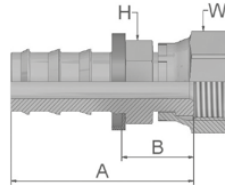

Low Pressure
ORFS

Push-Lok Fittings
82 Series

JC

**Female ORFS
Swivel – Straight
Short**

ISO 12151-1 – SWSA
SAE J516 – ORFS

Part Number	 Hose I.D.				 Thread UNF	A mm	B mm	 H		 W	
	DN	Inch	Size	mm				mm	Inch	mm	Inch
3JC82-4-4	6	1/4	-4	6.4	9/16x18	36	17	9/16	11/16		
3JC82-6-6	10	3/8	-6	9.5	11/16x16	40	18	11/16	13/16		
3JC82-6-6-SM	10	3/8	-6	9.5	11/16x16	40	18	19	22		
3JC82-8-6-SM	10	3/8	-6	9.5	13/16x16	43	21	22	24		
3JC82-8-8-SM	12	1/2	-8	12.7	13/16x16	47	21	22	24		
3JC82-8-10	16	5/8	-10	15.9	13/16x16	57	21	3/4	15/16		
3JC82-10-10	16	5/8	-10	15.9	1x14	61	24	15/16	1 1/8		
3JC82-10-12	19	3/4	-12	19.1	1x14	61	24	1	1 1/8		
3JC82-12-12	19	3/4	-12	19.1	1 3/16x12	67	30	1 1/8	1 3/8		

82 Series

Approved **fitting series** for hose types:

Also available in stainless steel. Details can be found in CAT 4400.1/UK

K: without plastic ring; **B:** Brass; **SM:** Metric Hexagon

82 801 804 821FR 830M 831 836 837BM 837PU 838M