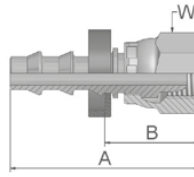

FF Metru-Lok Swivel Female

Part Number	Hose I.D.				Thread metric	Tube O.D. mm	A mm	B mm	W mm
	DN	Inch	Size	mm					
3FF82-6-4B	6	1/4	-4	6.4	M10x1	6	36	16	14
3FF82-8-4B	6	1/4	-4	6.4	M12x1	8	31	12	14
3FF82-10-6B	10	3/8	-6	9.5	M14x1	10	35	12	17
3FF82-12-6B	10	3/8	-6	9.5	M16x1	12	35	12	19
3FF82-14-8B	12	1/2	-8	12.7	M18x1	14	38	12	22
3FF82-16-8B	12	1/2	-8	12.7	M22x1.5	16	38	12	27
3FF82-18-10B	16	5/8	-10	15.9	M24x1.5	18	51	15	27
3FF82-22-12B	19	3/4	-12	19.1	M28x1.5	22	51	15	32

Approved **fitting series** for hose types:

Also available in stainless steel. Details can be found in CAT 4400.1/UK

K: without plastic ring; **B:** Brass; **SM:** Metric Hexagon

82 801 804 821FR 830M 831 836 837BM 837PU 838M