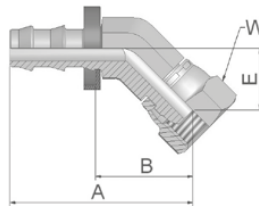

6C **60° Cone Swivel Female**
45° Elbow

Part Number	Hose I.D.				Thread metric	A mm	B mm	E mm	W mm
	DN	Inch	Size	mm					
36C82-6-4BK	6	1/4	-4	6.4	M12x1.5	44	25	16	14
36C82-10-6BK	10	3/8	-6	9.5	M16x1.5	48	26	16	19
36C82-15-8BK	12	1/2	-8	12.7	M22x1.5	54	28	18	27

Approved **fitting series** for hose types:

Also available in stainless steel. Details can be found in CAT 4400.1/UK

K: without plastic ring; **B:** Brass; **SM:** Metric Hexagon

82 801 804 821FR 830M 831 836 837BM 837PU 838M