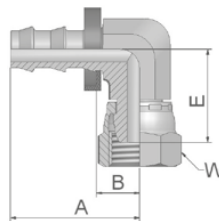

## 7C 60° Cone Swivel Female 90° Elbow

Part Number	 Hose I.D.				 Thread metric	A mm	B mm	E mm	 W mm
	DN	Inch	Size	mm					
37C82-6-4BK	6	1/4	-4	6.4	M12x1.5	30	11	22	14
37C82-10-6BK	10	3/8	-6	9.5	M16x1.5	34	11	25	19
37C82-15-8BK	12	1/2	-8	12.7	M22x1.5	43	16	32	27

Approved **fitting series** for hose types:

Also available in stainless steel. Details can be found in CAT 4400.1/UK

**K:** without plastic ring; **B:** Brass; **SM:** Metric Hexagon

82  801 804 821FR 830M 831 836 837BM 837PU 838M