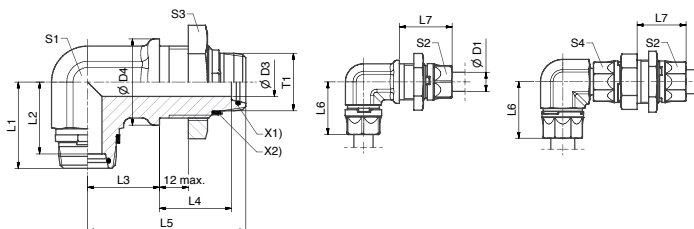

EO-3®-Tube fittings

WSV EO-3® Bulkhead elbow

X1) O-ring
X2) Indication-ring
T1 = Special thread characteristic-Ø

D1	D3	D4	T1	L1	L2	L3	L4	L5	L6	L7	S1	S2	S3	S4	Weight g/1 piece	Order code*	PN
6	4	19	11.5	22	17.5	17	24.5	46	27	34	12	14	22		81	WSV06P30MDCF	420
8	6	24	14.5	25	20	20	24	49	31	35	17	17	27		141	WSV08P30MDCF	420
10	8	27	16.5	25	20	21	25	51	31.5	36.5	17	19	30		161	WSV10P30MDCF	420
12	10	27	19	30	25	23	26	54	36.5	37.5	19	22	32		198	WSV12P30MDCF	420
15	12	36	24	36	31	30	31	66	44	44	27	27	41		431	WSV15P30MDCF	420
16	12	36	24	36	30	30	30	66	44	44	27	27	41		427	WSV16P30MDCF	420
18	15	36	26	37	31	30	29.5	65.5	45	43.5	27	30	41		415	WSV18P30MDCF	420
20	16	42	29.5	42	36	34	33	73	51.5	48.5	36	32	46		731	WSV20P30MDCF	420
22	18	42	29.5	38	32	34	29	69	46.5	43.5	36	32	46		661	WSV22P30MDCF	250
25	20		37	49	42	77.5	34	118.5	59	51	41	41	55	50	1470	SV25P30MDCF+EW25P30MDCF	420
28	24		37	45	38	71.5	30	108.5	53.5	45.5	41	41	55	50	1228	SV28P30MDCF+EW28P30MDCF	250
30	25		43.5	55.5	47.5	86.5	36	130.5	67.5	56	48	50	65	60	2234	SV30P30MDCF+EW30P30MDCF	420
35	30		45	51.5	43.5	80	32	120	61.5	50	48	50	65	60	1850	SV35P30MDCF+EW35P30MDCF	250
38	32		52	60	51	93	39	141	73	61	50	60	70	60	2689	SV38P30MDCF+EW38P30MDCF	420
42	36		52	56	48	86	36	130	66	54	50	60	70	65	2170	SV42P30MDCF+EW42P30MDCF	250

$\frac{\text{PN (bar)}}{10} = \text{PN (MPa)}$

Delivery without nut, only with locknut
* Please add the **suffixes** below according to the sealing material required
NBR = Standard, no suffix required
FKM = on request