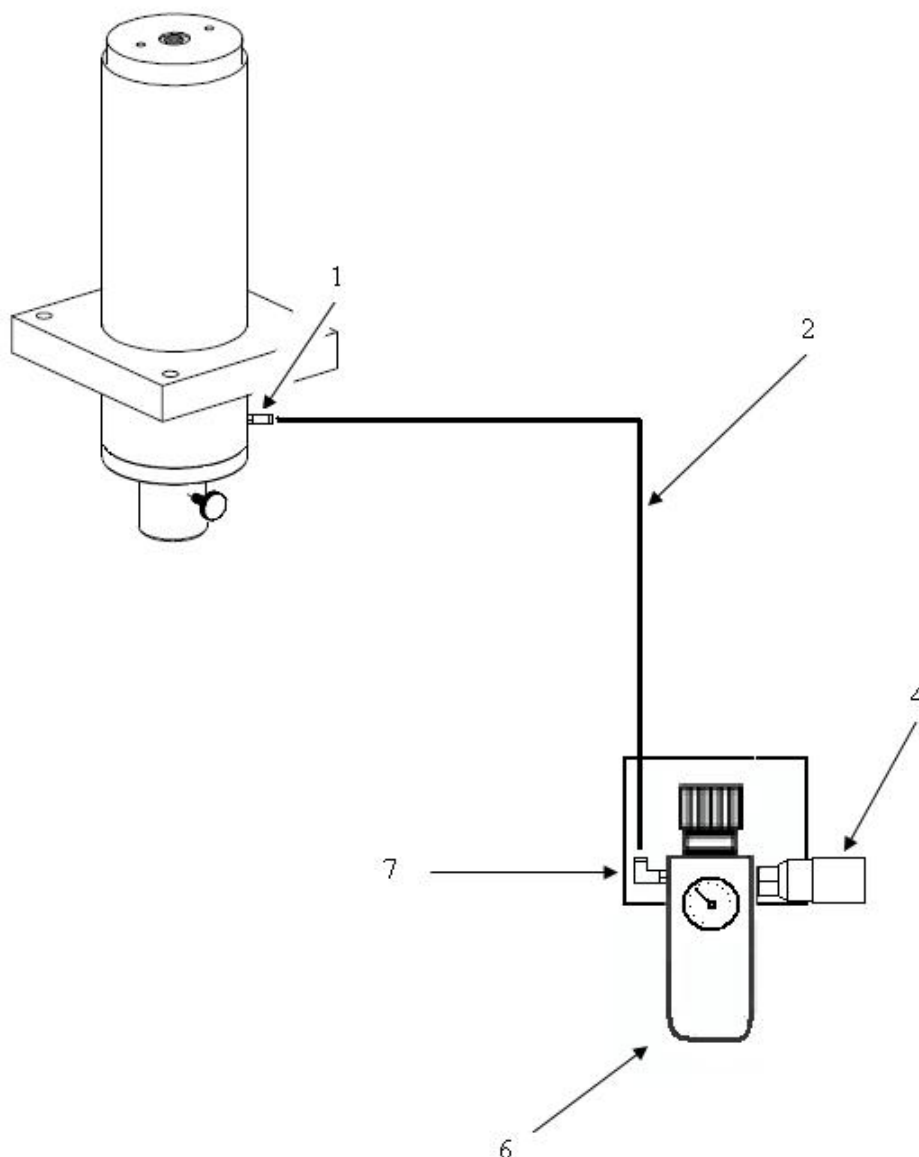

HP40 G1

Air – system

Pos	No	Dansk.	Deutsch	English	Français
1	872327	Fitting	Fitting	Fitting	Raccordement
2	695308	Slange	Schlauch	Hose	Tube
4	872879	Slangenippel	Fitting	Fitting	Raccordement
6	872995	Reduktionsventil	Druckminderventil	Reducing Valve	Détendeur
7	872876	Fitting	Fitting	Fitting	Raccordement