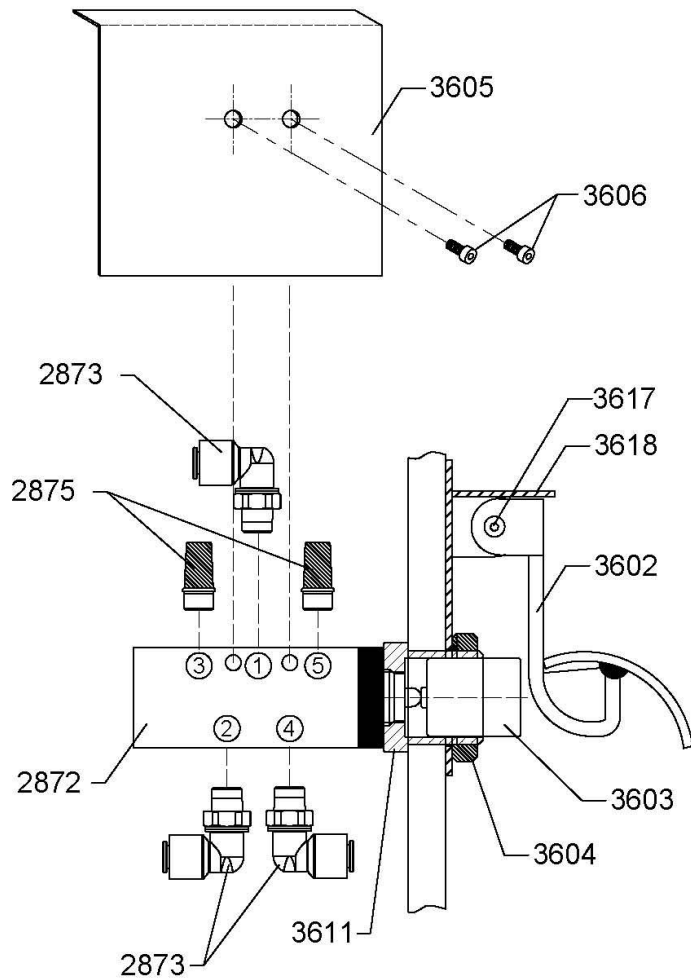

HP/FP20-25 G6 (Air system parts list)