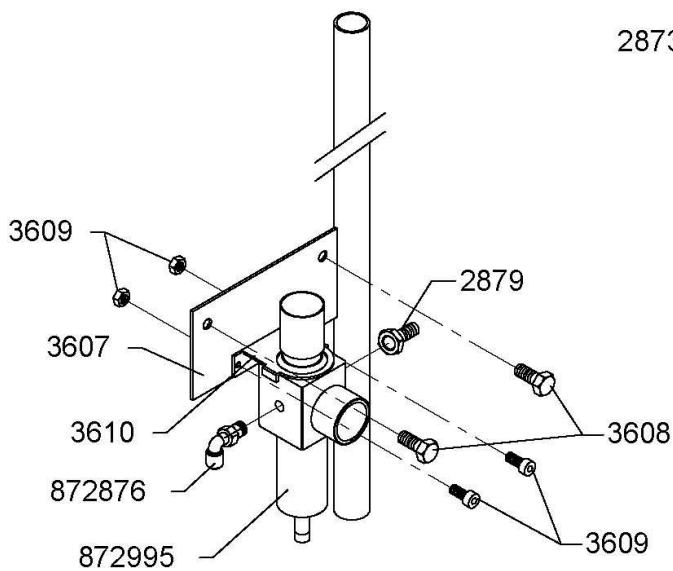

HP/FP20-25 G6 (Air system parts list)