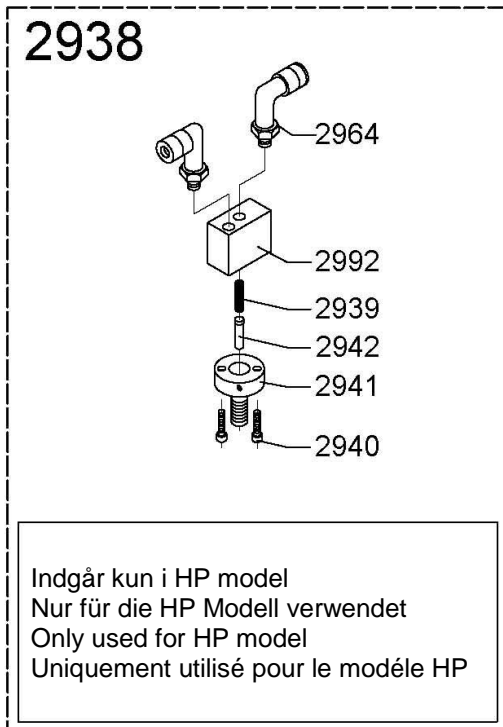

HP/FP20-25 G6 (Air system parts list)