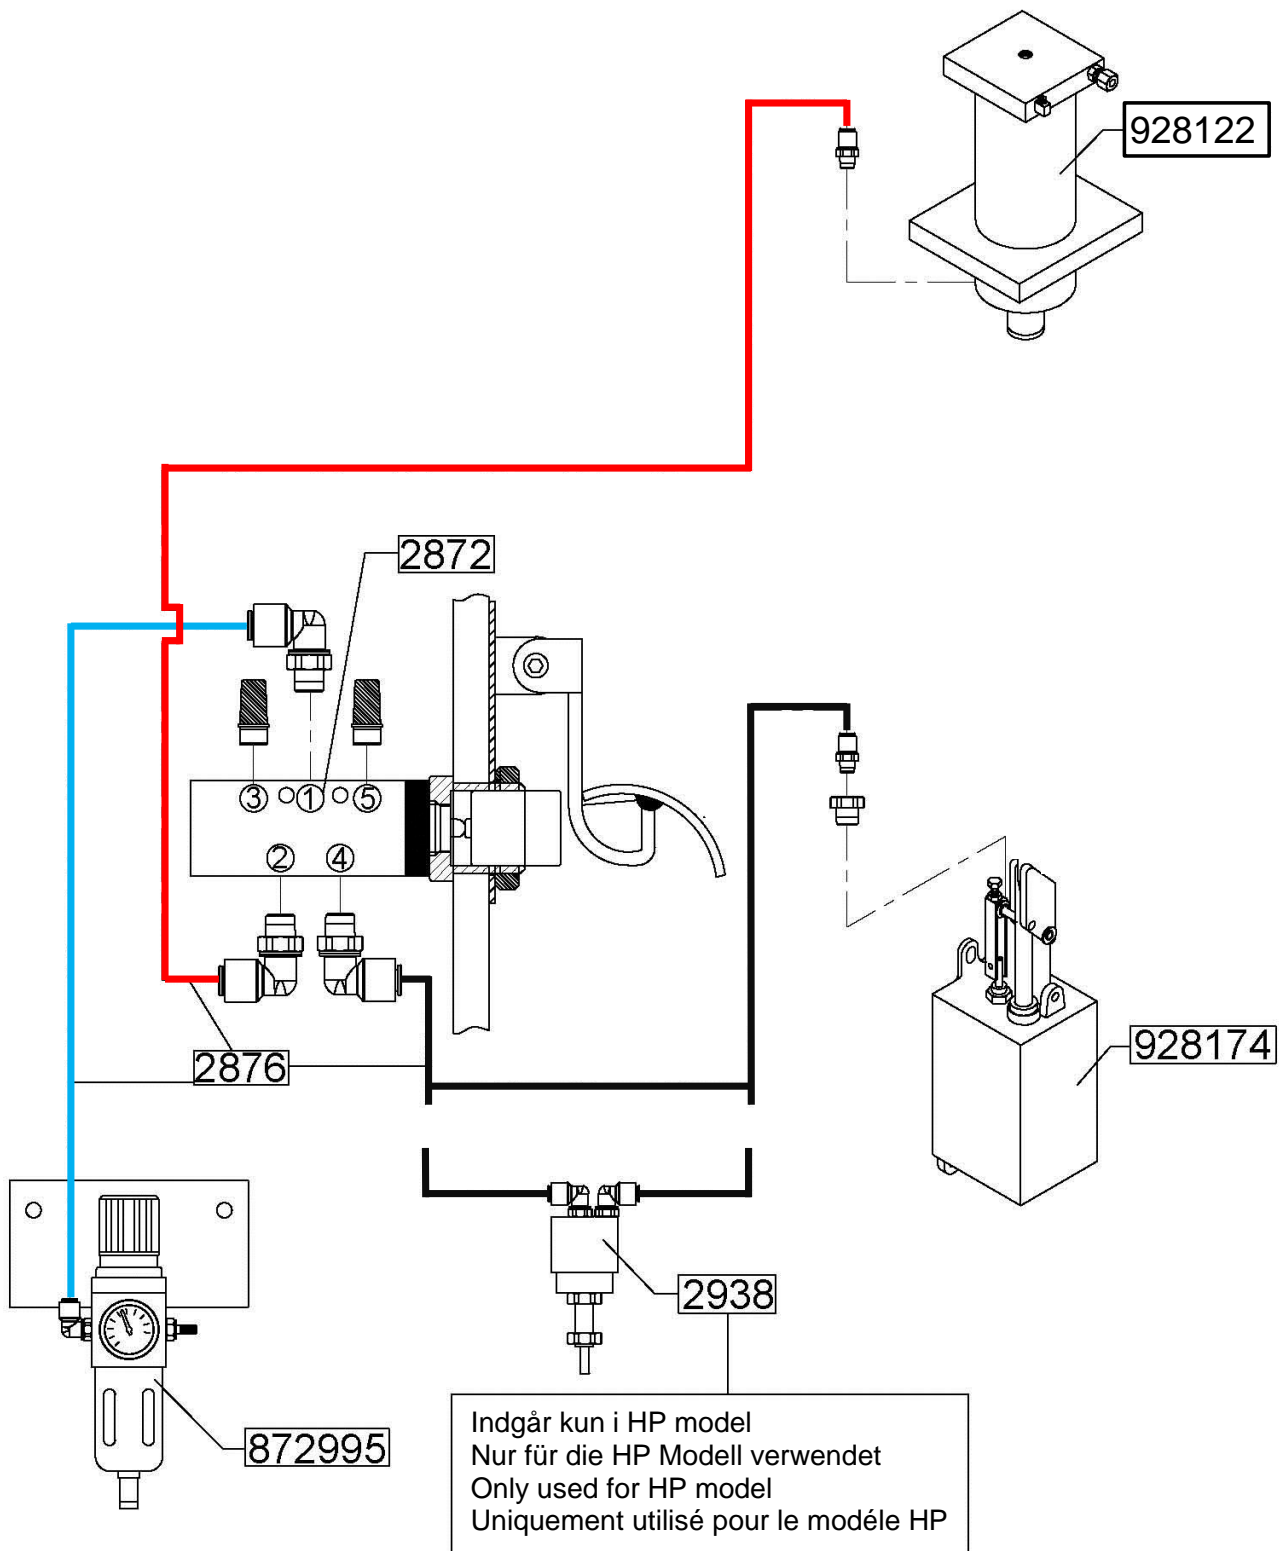

HP/FP20 G6 (Air system diagram)