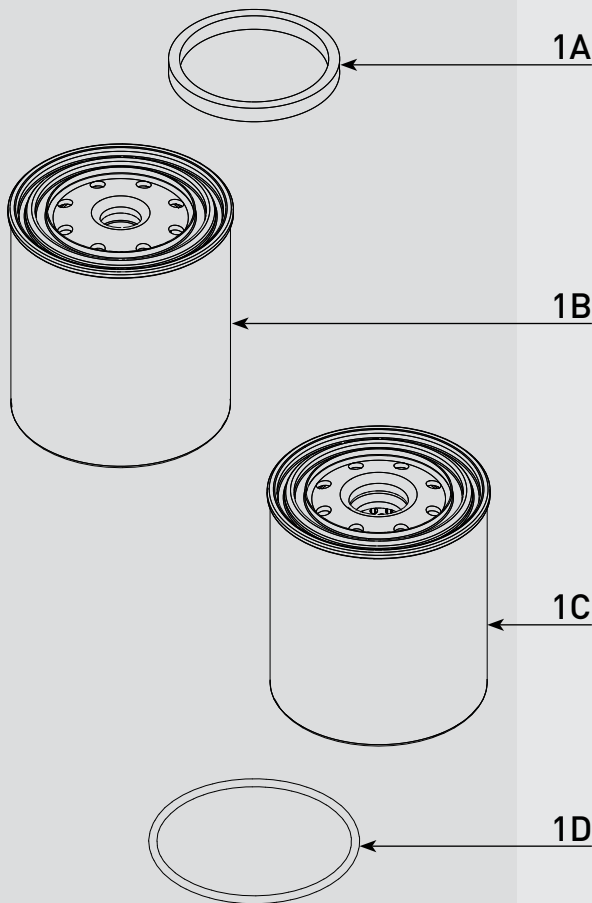

Gasoline Spin-On - B32 Series

FUEL

Specifications:

Height: B32013: 7.1" (18.03 cm)
 B32014: 7.1" (18.03 cm)
 B32020MAM: 6.5" (16.5 cm)
 B32021MAM: 6.5" (16.5 cm)

Diameter: 3.75" (9.5 cm)

Weight (Dry): B32013: 1.25 lbs (0.56 kg)
 B32014: 1.25 lbs (0.56 kg)
 B32020MAM: 1.56 lbs (0.70 kg)
 B32021MAM: 1.56 lbs (0.70 kg)

RACOR®

Dimensions:

B32013/B32020MAM Top

B32014/B32021MAM Top

B32020MAM/B32021MAM

B32013/B32014

Element Only

ASSEMBLIES	DESCRIPTION
B32013	1 1/16"-16 Center Thread, Marine Gasoline FF/WS, 60 gph Flow Rate, 10 Micron Filtration, Clear Bowl
B32014	1"-12 Center Thread, Marine Gasoline FF/WS, 60 gph Flow Rate, 10 Micron Filtration, Clear Bowl
B32020MAM	1 1/16"-16 Center Thread, Marine Gasoline FF/WS, 60 gph Flow Rate, 10 Micron Filtration, Metal Bowl, UL Listed
B32021MAM	1"-12 Center Thread, Marine Gasoline FF/WS, 60 gph Flow Rate, 10 Micron Filtration, Metal Bowl, UL Listed

PARTS

Gasoline Spin-On - B32 Series

1

Part #	Description
1A	Square Cut Gasket - <i>Included in 1B, & 1C</i>
1B	S3213 Replacement Filter - 11/16"-16 Center Thread, 10 micron - <i>Includes 1A and 1D</i> S3220SUL Replacement Filter (UL Listed) - 11/16"-16 Center Thread, 2 micron - <i>Includes 1A and 1D</i> S3220TUL Replacement Filter (UL Listed) - 11/16"-16 Center Thread, 10 micron - <i>Includes 1A and 1D</i>
1C	S3214 Replacement Filter - 1"-12 Center Thread, 10 micron - <i>Includes 1A and 1D</i> S3221TUL Replacement Filter (UL Listed) - 1"-12 Center Thread, 10 micron - <i>Includes 1A and 1D</i>
1D	Bowl O-ring - <i>Included in 1B, 1C, 2A, and 2B</i>
2A	RK 30475 Replacement Bowl Kit - <i>Includes 1D</i>
2B	RK 30473-02 Replacement Metal Bowl Kit - <i>Includes 1D and 2C</i>
2C	Bowl Plug - <i>Included in 2B</i>