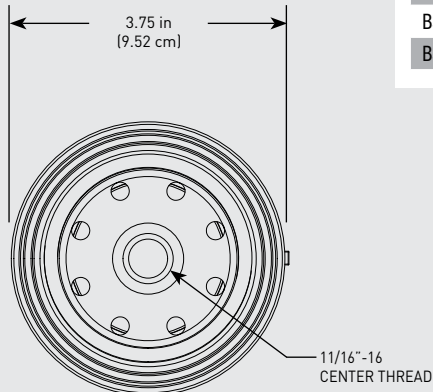

Gasoline Spin-On - B32 Series

FUEL

Specifications:

Height: B32013: 7.1" (18.03 cm)
 B32014: 7.1" (18.03 cm)
 B32020MAM: 6.5" (16.5 cm)
 B32021MAM: 6.5" (16.5 cm)

Diameter: 3.75" (9.5 cm)

Weight (Dry): B32013: 1.25 lbs (0.56 kg)
 B32014: 1.25 lbs (0.56 kg)
 B32020MAM: 1.56 lbs (0.70 kg)
 B32021MAM: 1.56 lbs (0.70 kg)

Center Thread: B32013/B32020MAM: 1 1/16"-16
 B32014/B32021MAM: 1"-12

Create a Part Number

Assembly Type	Center Thread	Certification Type
Marine Gasoline Fuel Filter/Bowl Assembly	1 1/16"-16 1"-12	UL Listed Approved - Inboard Use
B320	13 14	
Metal Bowl (Inboard/Outboard)	20 21	MAM

RACOR®

Dimensions:

B32013/B32020MAM Top

B32014/B32021MAM Top

B32020MAM/B32021MAM

B32013/B32014

Element Only

ASSEMBLIES	DESCRIPTION
B32013	1 1/16"-16 Center Thread, Marine Gasoline FF/WS, 60 gph Flow Rate, 10 Micron Filtration, Clear Bowl
B32014	1"-12 Center Thread, Marine Gasoline FF/WS, 60 gph Flow Rate, 10 Micron Filtration, Clear Bowl
B32020MAM	1 1/16"-16 Center Thread, Marine Gasoline FF/WS, 60 gph Flow Rate, 10 Micron Filtration, Metal Bowl, UL Listed
B32021MAM	1"-12 Center Thread, Marine Gasoline FF/WS, 60 gph Flow Rate, 10 Micron Filtration, Metal Bowl, UL Listed