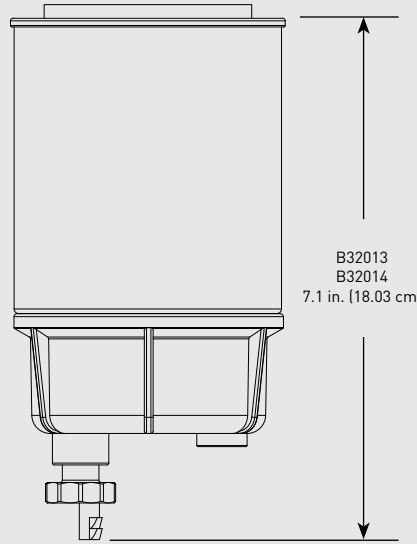

Gasoline Spin-On - B32 Series

FUEL

Specifications:

Height: B32013: 7.1" (18.03 cm)
 B32014: 7.1" (18.03 cm)
 B32020MAM: 6.5" (16.5 cm)
 B32021MAM: 6.5" (16.5 cm)

Diameter: 3.75" (9.5 cm)

Weight (Dry): B32013: 1.25 lbs (0.56 kg)
 B32014: 1.25 lbs (0.56 kg)
 B32020MAM: 1.56 lbs (0.70 kg)
 B32021MAM: 1.56 lbs (0.70 kg)

RACOR®

Dimensions:

B32013/B32020MAM Top

B32014/B32021MAM Top

B32020MAM/B32021MAM

B32013/B32014

Element Only

ASSEMBLIES	DESCRIPTION
B32013	1 1/16"-16 Center Thread, Marine Gasoline FF/WS, 60 gph Flow Rate, 10 Micron Filtration, Clear Bowl
B32014	1"-12 Center Thread, Marine Gasoline FF/WS, 60 gph Flow Rate, 10 Micron Filtration, Clear Bowl
B32020MAM	1 1/16"-16 Center Thread, Marine Gasoline FF/WS, 60 gph Flow Rate, 10 Micron Filtration, Metal Bowl, UL Listed
B32021MAM	1"-12 Center Thread, Marine Gasoline FF/WS, 60 gph Flow Rate, 10 Micron Filtration, Metal Bowl, UL Listed

PARTS

Gasoline Spin-On - B32 Series

1

Part #	Description
1A	Square Cut Gasket - <i>Included in 1B, & 1C</i>
1B	S3213 Replacement Filter - 11/16"-16 Center Thread, 10 micron - <i>Includes 1A and 1D</i> S3220SUL Replacement Filter (UL Listed) - 11/16"-16 Center Thread, 2 micron - <i>Includes 1A and 1D</i> S3220TUL Replacement Filter (UL Listed) - 11/16"-16 Center Thread, 10 micron - <i>Includes 1A and 1D</i>
1C	S3214 Replacement Filter - 1"-12 Center Thread, 10 micron - <i>Includes 1A and 1D</i> S3221TUL Replacement Filter (UL Listed) - 1"-12 Center Thread, 10 micron - <i>Includes 1A and 1D</i>
1D	Bowl O-ring - <i>Included in 1B, 1C, 2A, and 2B</i>
2A	RK 30475 Replacement Bowl Kit - <i>Includes 1D</i>
2B	RK 30473-02 Replacement Metal Bowl Kit - <i>Includes 1D and 2C</i>
2C	Bowl Plug - <i>Included in 2B</i>