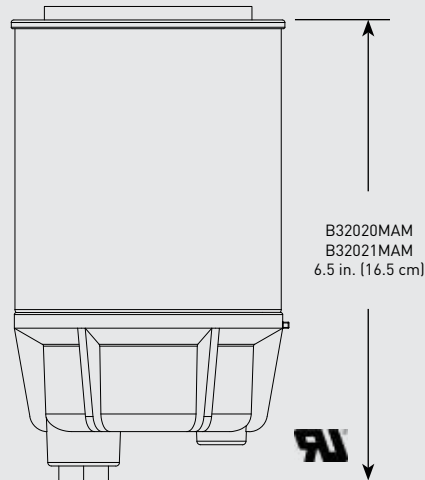

Gasoline Spin-On - B32 Series

FUEL

Specifications:

Height: B32013: 7.1" (18.03 cm)
 B32014: 7.1" (18.03 cm)
 B32020MAM: 6.5" (16.5 cm)
 B32021MAM: 6.5" (16.5 cm)

Diameter: 3.75" (9.5 cm)

Weight (Dry): B32013: 1.25 lbs (0.56 kg)
 B32014: 1.25 lbs (0.56 kg)
 B32020MAM: 1.56 lbs (0.70 kg)
 B32021MAM: 1.56 lbs (0.70 kg)

RACOR®

Dimensions:

B32013/B32020MAM Top

B32014/B32021MAM Top

B32020MAM/B32021MAM

B32013/B32014

Element Only

ASSEMBLIES	DESCRIPTION
B32013	1 1/16"-16 Center Thread, Marine Gasoline FF/WS, 60 gph Flow Rate, 10 Micron Filtration, Clear Bowl
B32014	1"-12 Center Thread, Marine Gasoline FF/WS, 60 gph Flow Rate, 10 Micron Filtration, Clear Bowl
B32020MAM	1 1/16"-16 Center Thread, Marine Gasoline FF/WS, 60 gph Flow Rate, 10 Micron Filtration, Metal Bowl, UL Listed
B32021MAM	1"-12 Center Thread, Marine Gasoline FF/WS, 60 gph Flow Rate, 10 Micron Filtration, Metal Bowl, UL Listed

PARTS

Gasoline Spin-On - B32 Series

1

Part #	Description
1A	Square Cut Gasket - <i>Included in 1B, & 1C</i>
1B	S3213 Replacement Filter - 11/16"-16 Center Thread, 10 micron - <i>Includes 1A and 1D</i> S3220SUL Replacement Filter (UL Listed) - 11/16"-16 Center Thread, 2 micron - <i>Includes 1A and 1D</i> S3220TUL Replacement Filter (UL Listed) - 11/16"-16 Center Thread, 10 micron - <i>Includes 1A and 1D</i>
1C	S3214 Replacement Filter - 1"-12 Center Thread, 10 micron - <i>Includes 1A and 1D</i> S3221TUL Replacement Filter (UL Listed) - 1"-12 Center Thread, 10 micron - <i>Includes 1A and 1D</i>
1D	Bowl O-ring - <i>Included in 1B, 1C, 2A, and 2B</i>
2A	RK 30475 Replacement Bowl Kit - <i>Includes 1D</i>
2B	RK 30473-02 Replacement Metal Bowl Kit - <i>Includes 1D and 2C</i>
2C	Bowl Plug - <i>Included in 2B</i>