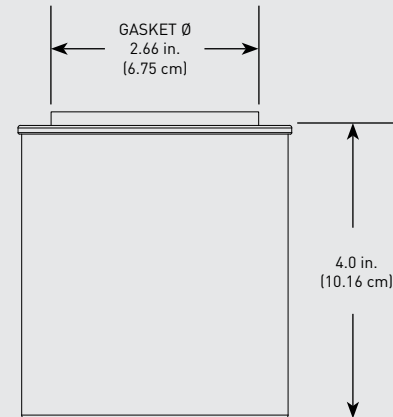

Gasoline Spin-On - B32 Series

FUEL

Specifications:

Height: B32013: 7.1" (18.03 cm)
 B32014: 7.1" (18.03 cm)
 B32020MAM: 6.5" (16.5 cm)
 B32021MAM: 6.5" (16.5 cm)

Diameter: 3.75" (9.5 cm)

Weight (Dry): B32013: 1.25 lbs (0.56 kg)
 B32014: 1.25 lbs (0.56 kg)
 B32020MAM: 1.56 lbs (0.70 kg)
 B32021MAM: 1.56 lbs (0.70 kg)

RACOR®

Dimensions:

B32013/B32020MAM Top

B32014/B32021MAM Top

B32020MAM/B32021MAM

B32013/B32014

Element Only

ASSEMBLIES	DESCRIPTION
B32013	1 1/16"-16 Center Thread, Marine Gasoline FF/WS, 60 gph Flow Rate, 10 Micron Filtration, Clear Bowl
B32014	1"-12 Center Thread, Marine Gasoline FF/WS, 60 gph Flow Rate, 10 Micron Filtration, Clear Bowl
B32020MAM	1 1/16"-16 Center Thread, Marine Gasoline FF/WS, 60 gph Flow Rate, 10 Micron Filtration, Metal Bowl, UL Listed
B32021MAM	1"-12 Center Thread, Marine Gasoline FF/WS, 60 gph Flow Rate, 10 Micron Filtration, Metal Bowl, UL Listed

PARTS

Gasoline Spin-On - B32 Series

1

Part #	Description
1A	Square Cut Gasket - <i>Included in 1B, & 1C</i>
1B	S3213 Replacement Filter - 11/16"-16 Center Thread, 10 micron - <i>Includes 1A and 1D</i> S3220SUL Replacement Filter (UL Listed) - 11/16"-16 Center Thread, 2 micron - <i>Includes 1A and 1D</i> S3220TUL Replacement Filter (UL Listed) - 11/16"-16 Center Thread, 10 micron - <i>Includes 1A and 1D</i>
1C	S3214 Replacement Filter - 1"-12 Center Thread, 10 micron - <i>Includes 1A and 1D</i> S3221TUL Replacement Filter (UL Listed) - 1"-12 Center Thread, 10 micron - <i>Includes 1A and 1D</i>
1D	Bowl O-ring - <i>Included in 1B, 1C, 2A, and 2B</i>
2A	RK 30475 Replacement Bowl Kit - <i>Includes 1D</i>
2B	RK 30473-02 Replacement Metal Bowl Kit - <i>Includes 1D and 2C</i>
2C	Bowl Plug - <i>Included in 2B</i>