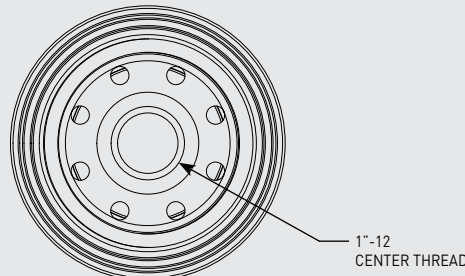

Gasoline Spin-On - B32 Series

FUEL

Specifications:

Height: B32013: 7.1" (18.03 cm)
 B32014: 7.1" (18.03 cm)
 B32020MAM: 6.5" (16.5 cm)
 B32021MAM: 6.5" (16.5 cm)

Diameter: 3.75" (9.5 cm)

Weight (Dry): B32013: 1.25 lbs (0.56 kg)
 B32014: 1.25 lbs (0.56 kg)
 B32020MAM: 1.56 lbs (0.70 kg)
 B32021MAM: 1.56 lbs (0.70 kg)

Center Thread: B32013/B32020MAM: 1 1/16"-16
 B32014/B32021MAM: 1"-12

Create a Part Number

Assembly Type	Center Thread	Certification Type
Marine Gasoline Fuel Filter/Bowl Assembly	1 1/16"-16 1"-12	UL Listed Approved - Inboard Use
B320	13 14	
Metal Bowl (Inboard/Outboard)	20 21	MAM

RACOR®

Dimensions:

B32013/B32020MAM Top

B32014/B32021MAM Top

B32020MAM/B32021MAM

B32013/B32014

Element Only

ASSEMBLIES	DESCRIPTION
B32013	1 1/16"-16 Center Thread, Marine Gasoline FF/WS, 60 gph Flow Rate, 10 Micron Filtration, Clear Bowl
B32014	1"-12 Center Thread, Marine Gasoline FF/WS, 60 gph Flow Rate, 10 Micron Filtration, Clear Bowl
B32020MAM	1 1/16"-16 Center Thread, Marine Gasoline FF/WS, 60 gph Flow Rate, 10 Micron Filtration, Metal Bowl, UL Listed
B32021MAM	1"-12 Center Thread, Marine Gasoline FF/WS, 60 gph Flow Rate, 10 Micron Filtration, Metal Bowl, UL Listed