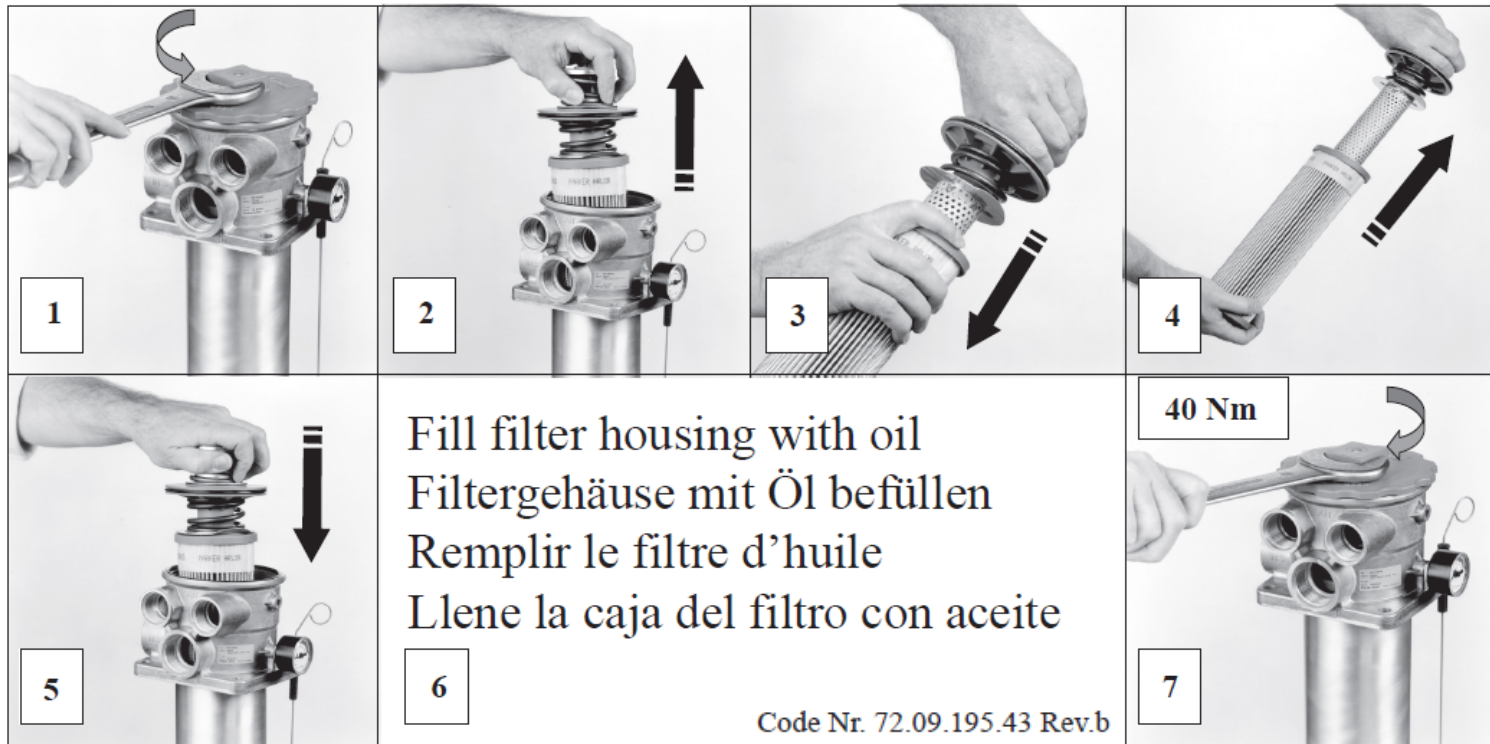

Mounting Instruction

Leif® element SR2 Filter

LEIF®

Low Environmental Impact Filter element

Hydraulic and Industrial Process Filtration EMEA (HIFE)
www.parker.com

ENGINEERING YOUR SUCCESS.