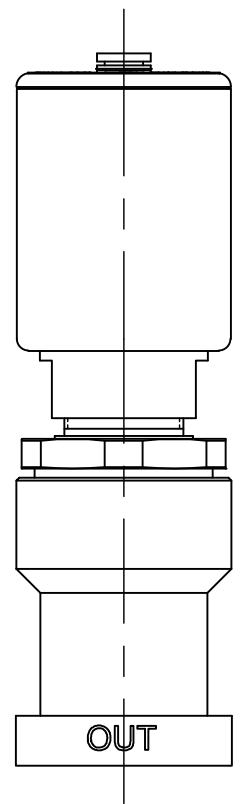

1

2

Ø.13 [Ø3.2] TUBE ACTUATION PORT

"C" Seal

# SALES DRAWING

DESCRIPTION  
SM930LP1NCS202

DATE: 9/27/2017

DIMENSIONS ARE REF INCH [MM]  
DRAWING IS SUBJECT TO CHANGE WITHOUT NOTICE.

COPYRIGHT PARKER. YEAR OF COPYRIGHT IS FIRST YEAR INDICATED ON THIS DOCUMENT. ALL RIGHTS RESERVED.

DRAWING NOT TO SCALE SHEET 1 OF 1

1

2