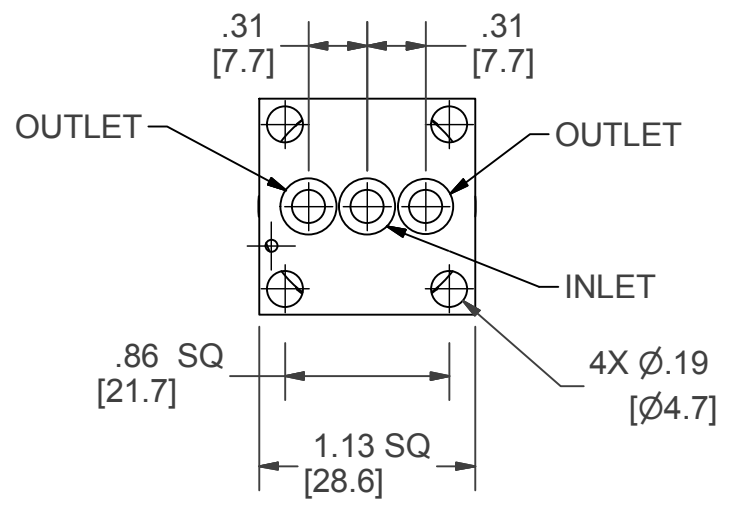

1

2

Ø.13 [Ø3.2] TUBE ACTUATION PORT

"C" Seal

# SALES DRAWING

DESCRIPTION  
SM930LP1NCS202

DATE: 9/27/2017

DIMENSIONS ARE REF INCH [MM]  
DRAWING IS SUBJECT TO CHANGE WITHOUT NOTICE.

COPYRIGHT PARKER. YEAR OF COPYRIGHT IS FIRST YEAR INDICATED ON THIS DOCUMENT. ALL RIGHTS RESERVED.

DRAWING NOT TO SCALE SHEET 1 OF 1

1

2