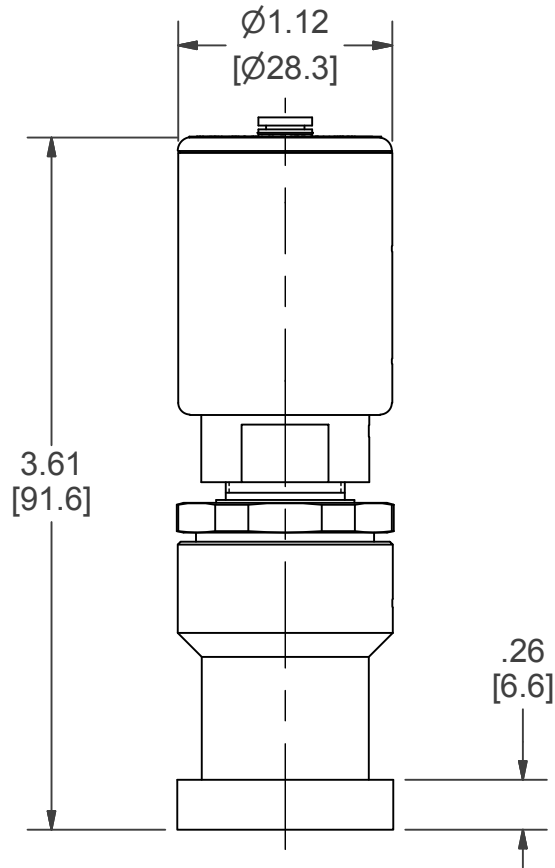

1

2

Ø.13 [Ø3.2] TUBE ACTUATION PORT

"C" Seal

# SALES DRAWING

DESCRIPTION  
SM930LP1NCS202

DATE: 9/27/2017

DIMENSIONS ARE REF INCH [MM]  
DRAWING IS SUBJECT TO CHANGE WITHOUT NOTICE.

COPYRIGHT PARKER. YEAR OF COPYRIGHT IS FIRST YEAR INDICATED ON THIS DOCUMENT. ALL RIGHTS RESERVED.

DRAWING NOT TO SCALE SHEET 1 OF 1

1

2