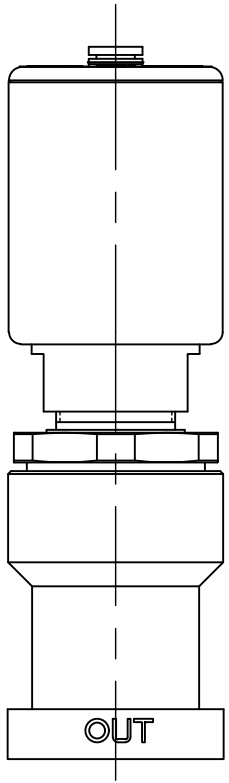

Ø.13 [Ø3.2] TUBE ACTUATION PORT

"C" Seal

# SALES DRAWING

DESCRIPTION  
SM930LP1NCS102

DATE: 9/27/2017

DRAWING NOT TO SCALE SHEET 1 OF 1

DIMENSIONS ARE REF INCH [MM]  
DRAWING IS SUBJECT TO CHANGE WITHOUT NOTICE.

COPYRIGHT PARKER. YEAR OF COPYRIGHT IS FIRST YEAR INDICATED ON THIS DOCUMENT. ALL RIGHTS RESERVED.