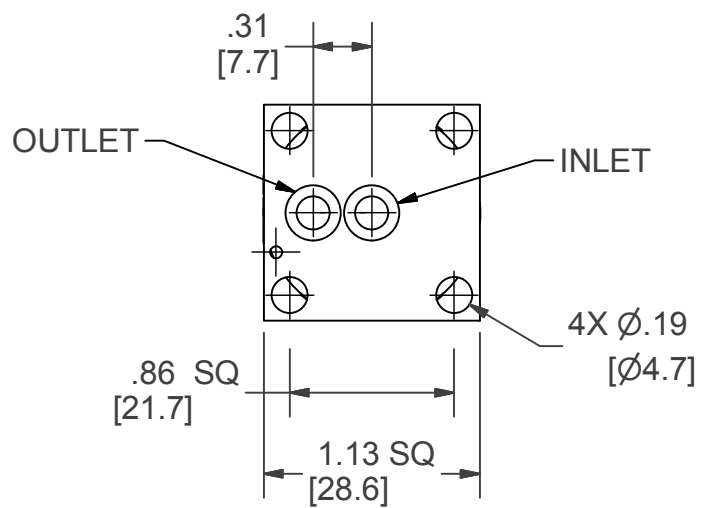

Ø.13 [Ø3.2] TUBE ACTUATION PORT

"C" Seal

# SALES DRAWING

DESCRIPTION  
SM930LP1NCS102

DATE: 9/27/2017

DRAWING NOT TO SCALE SHEET 1 OF 1

DIMENSIONS ARE REF INCH [MM]  
DRAWING IS SUBJECT TO CHANGE WITHOUT NOTICE.

COPYRIGHT PARKER. YEAR OF COPYRIGHT IS FIRST YEAR INDICATED ON THIS DOCUMENT. ALL RIGHTS RESERVED.