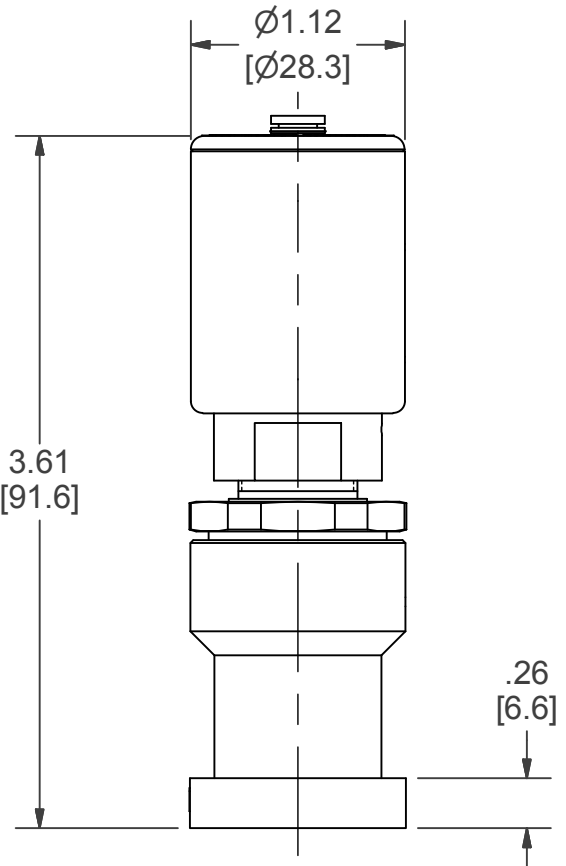

Ø.13 [Ø3.2] TUBE ACTUATION PORT

"C" Seal

# SALES DRAWING

DESCRIPTION  
SM930LP1NCS102

DATE: 9/27/2017

DRAWING NOT TO SCALE SHEET 1 OF 1

DIMENSIONS ARE REF INCH [MM]  
DRAWING IS SUBJECT TO CHANGE WITHOUT NOTICE.

COPYRIGHT PARKER. YEAR OF COPYRIGHT IS FIRST YEAR INDICATED ON THIS DOCUMENT. ALL RIGHTS RESERVED.