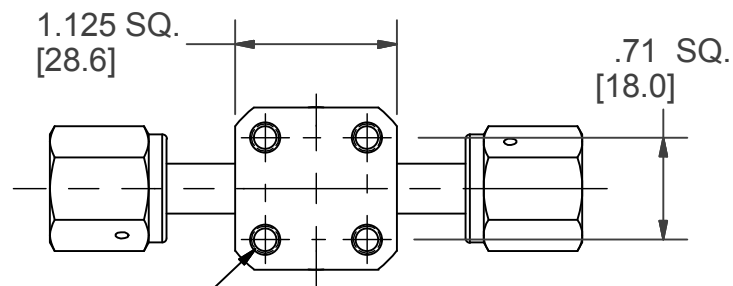

1/4 FSF
OUTLET

1/4 FSF
INLET

OPEN

CLOSE

BACK VIEW

4X 10-32 UNF - 2B ∇ .22

SALES DRAWING

DESCRIPTION

930MSFSFF

DATE:

1/15/2018

DRAWING NOT TO SCALE

SHEET 1 OF 1

DIMENSIONS ARE REF INCH [MM]

DRAWING IS SUBJECT TO
CHANGE WITHOUT NOTICE.

COPYRIGHT PARKER. YEAR OF
COPYRIGHT IS FIRST YEAR
INDICATED ON THIS DOCUMENT.
ALL RIGHTS RESERVED.