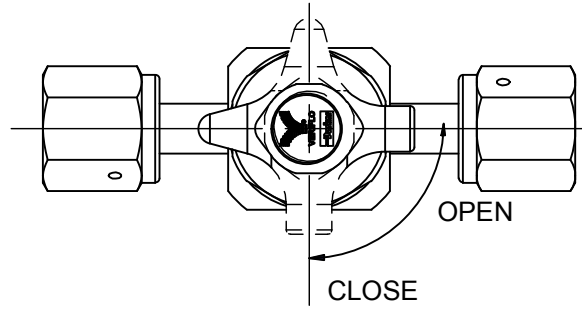

1/4 FSF
OUTLET

1/4 FSF
INLET

OPEN

CLOSE

BACK VIEW

4X 10-32 UNF - 2B ∇ .22

SALES DRAWING

DESCRIPTION

930MSFSFF

DATE:

1/15/2018

DRAWING NOT TO SCALE

SHEET 1 OF 1

DIMENSIONS ARE REF INCH [MM]

DRAWING IS SUBJECT TO
CHANGE WITHOUT NOTICE.

COPYRIGHT PARKER. YEAR OF
COPYRIGHT IS FIRST YEAR
INDICATED ON THIS DOCUMENT.
ALL RIGHTS RESERVED.