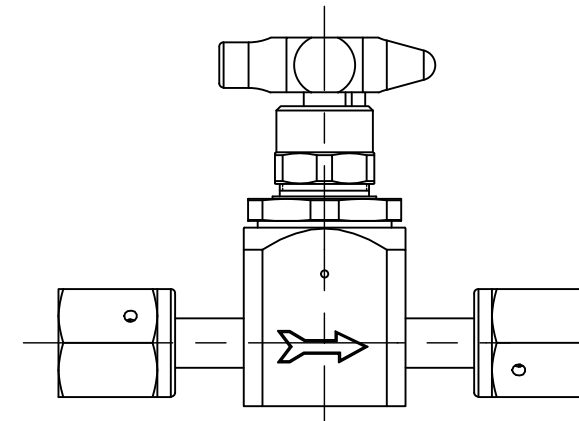

1/4 FSF
OUTLET

1/4 FSF
INLET

OPEN

CLOSE

BACK VIEW

4X 10-32 UNF - 2B ∇ .22

SALES DRAWING

DESCRIPTION

930MSFSFF

DATE:

1/15/2018

DRAWING NOT TO SCALE

SHEET 1 OF 1

DIMENSIONS ARE REF INCH [MM]

DRAWING IS SUBJECT TO
CHANGE WITHOUT NOTICE.

COPYRIGHT PARKER. YEAR OF
COPYRIGHT IS FIRST YEAR
INDICATED ON THIS DOCUMENT.
ALL RIGHTS RESERVED.