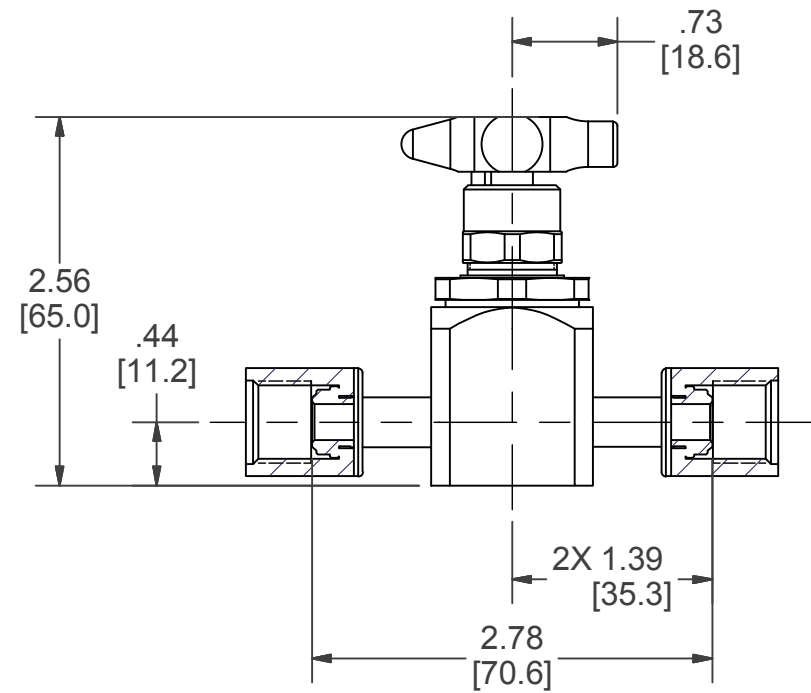

1/4 FSF
OUTLET

1/4 FSF
INLET

OPEN

CLOSE

BACK VIEW

4X 10-32 UNF - 2B ∇ .22

SALES DRAWING

DESCRIPTION

930MSFSFF

DATE:

1/15/2018

DRAWING NOT TO SCALE

SHEET 1 OF 1

DIMENSIONS ARE REF INCH [MM]

DRAWING IS SUBJECT TO
CHANGE WITHOUT NOTICE.

COPYRIGHT PARKER. YEAR OF
COPYRIGHT IS FIRST YEAR
INDICATED ON THIS DOCUMENT.
ALL RIGHTS RESERVED.